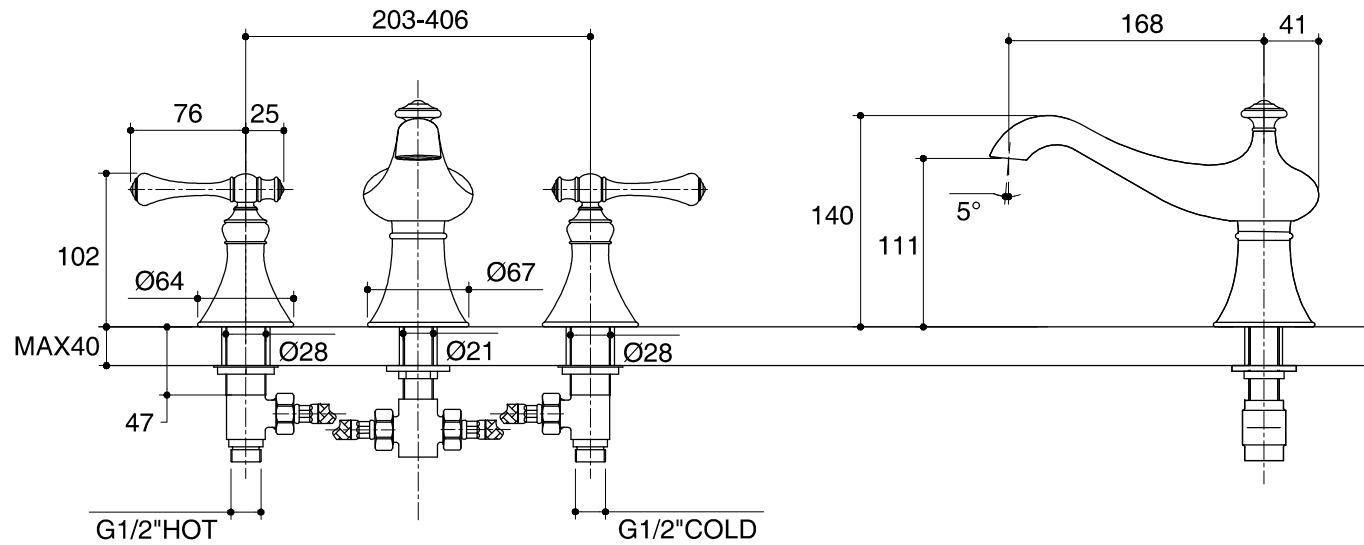

Dimensions are approximate.

Unit: mm

SKU	K-8664X-2-CP
Name	REVIVAL
Description	DECK-MOUNT DUAL HANDLE BATH SHOWER FAUCET

\*The recommended dimension for installation can be adjusted according to user preferences and layout.