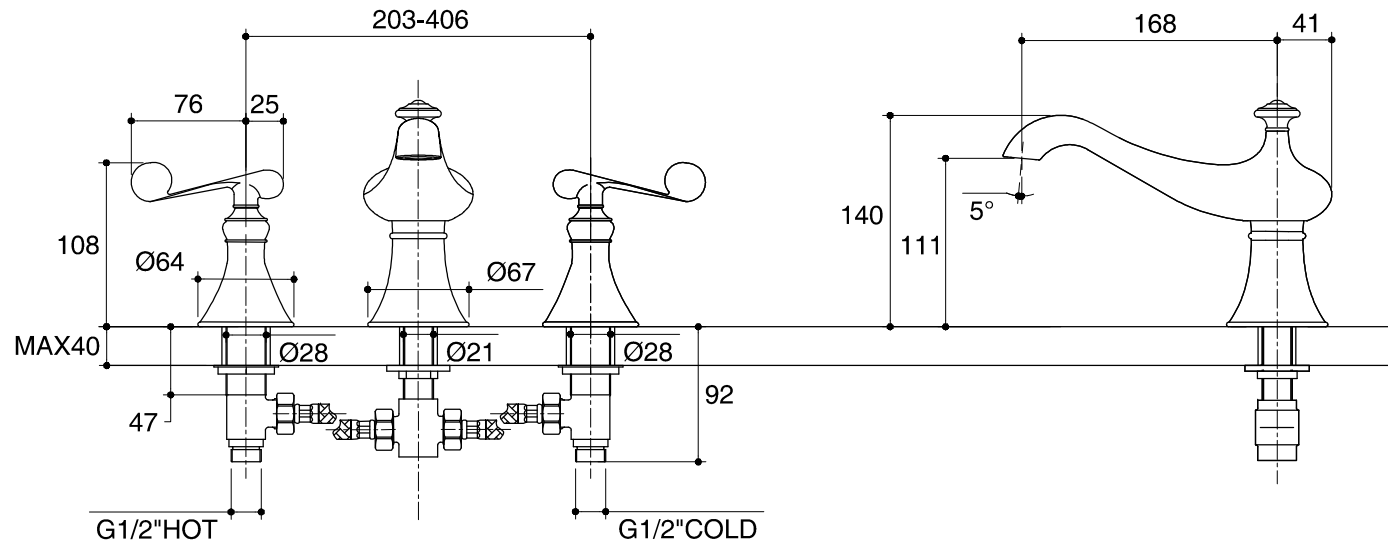

Dimensions are approximate.

Unit: mm

SKU	K-8664X-1-CP
Name	REVIVAL
Description	DECK-MOUNT DUAL HANDLE BATH SHOWER FAUCET

\*The recommended dimension for installation can be adjusted according to user preferences and layout.