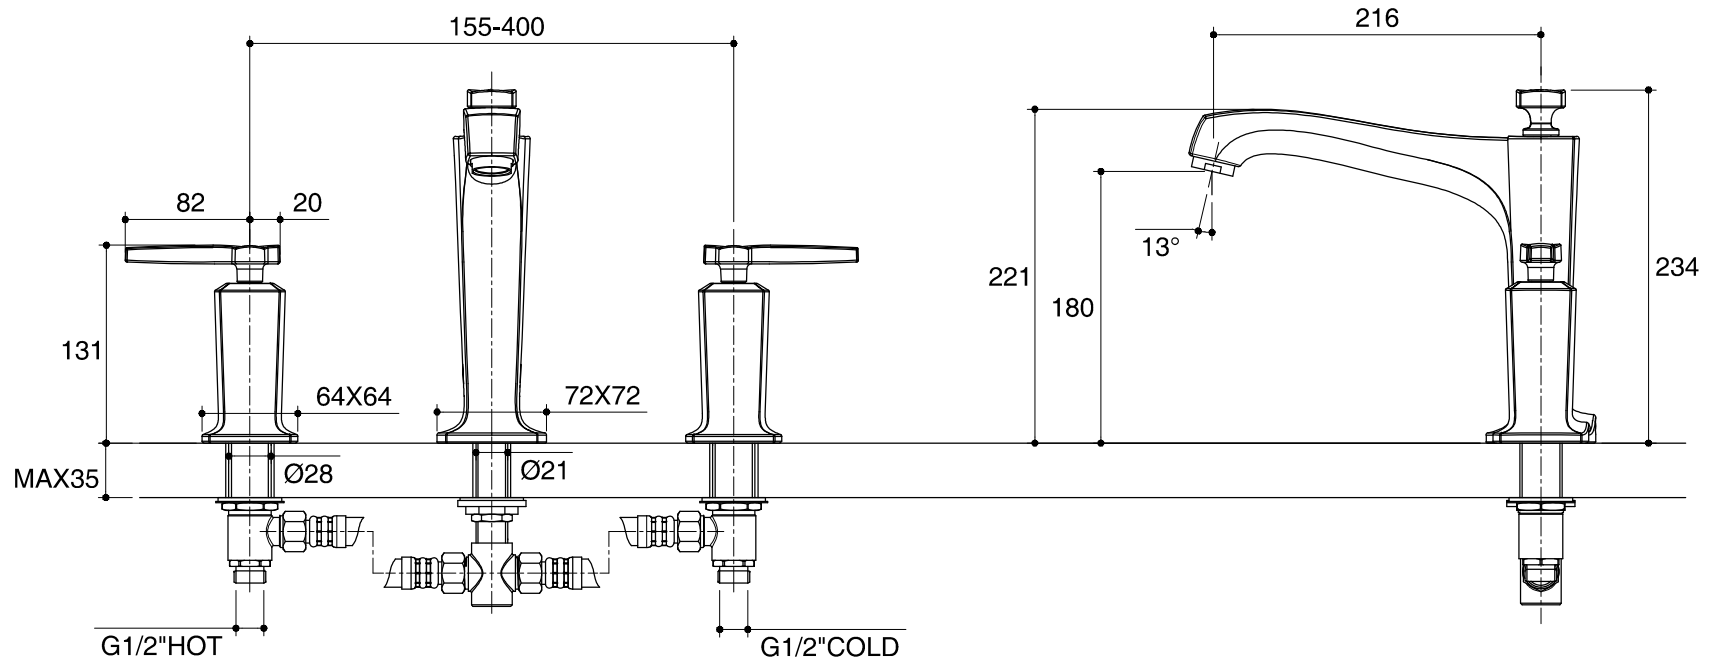

Dimensions are approximate.

Unit: mm

SKU	K-16228X-4-CP
Name	MARGAUX
Description	DECK-MOUNT BATH FAUCET

**KOHLER**

\*The recommended dimension for installation can be adjusted according to user preferences and layout.