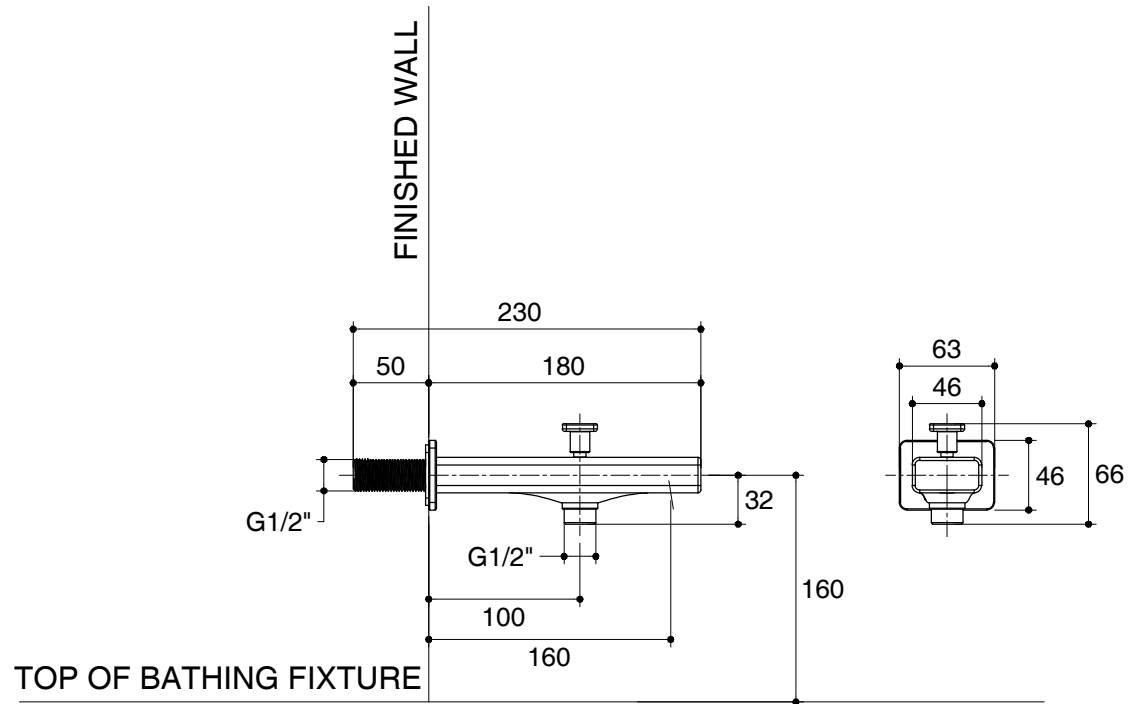

Dimensions are approximate.

Unit: mm

SKU	K-37343X-CP
Name	STRAYT
Description	CUBIC BATH SPOUT WITH DIVERTER

\*The recommended dimension for installation can be adjusted according to user preferences and layout.