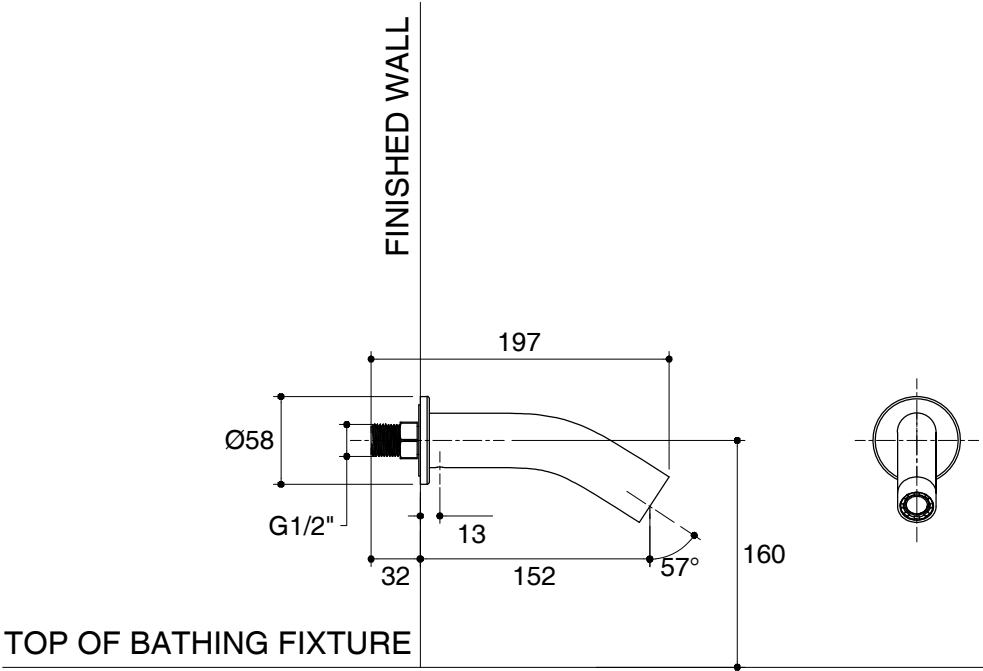

Dimensions are approximate.

Unit: mm

SKU	K-10054X-CP
Name	OBLO
Description	BATH SPOUT

KOHLER

*The recommended dimension for installation can be adjusted according to user preferences and layout.