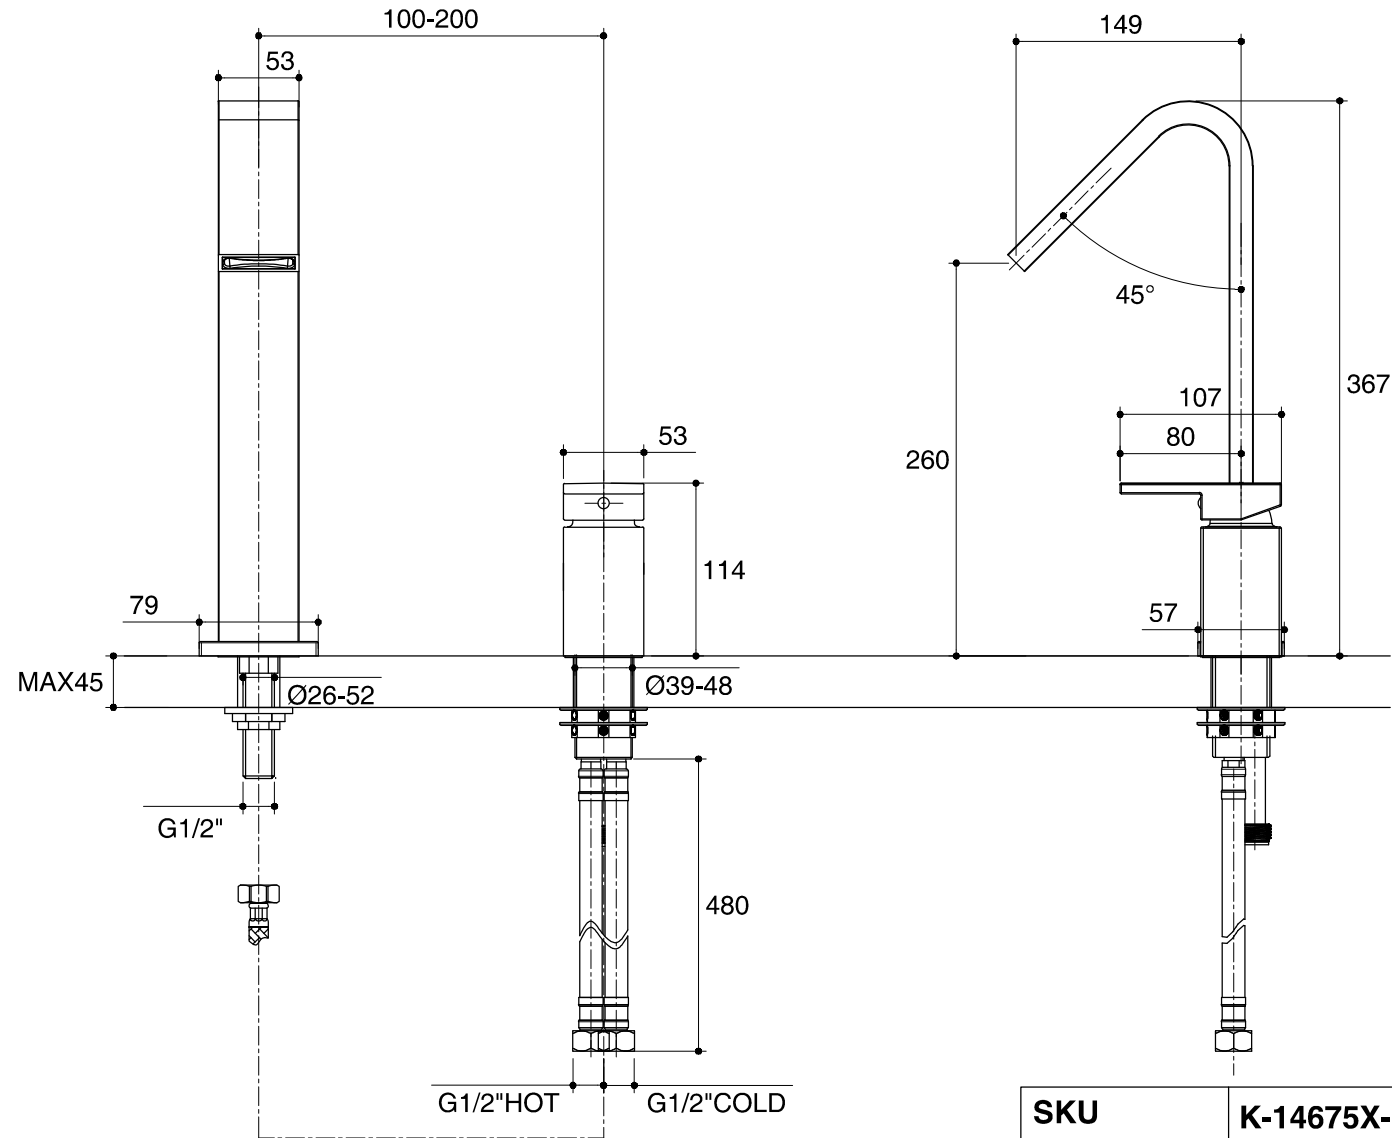

Dimensions are approximate.

Unit: mm

SKU	K-14675X-4-CP
Name	LOURE
Description	DECK-MOUNT BATH FAUCET

KOHLER

*The recommended dimension for installation can be adjusted according to user preferences and layout.