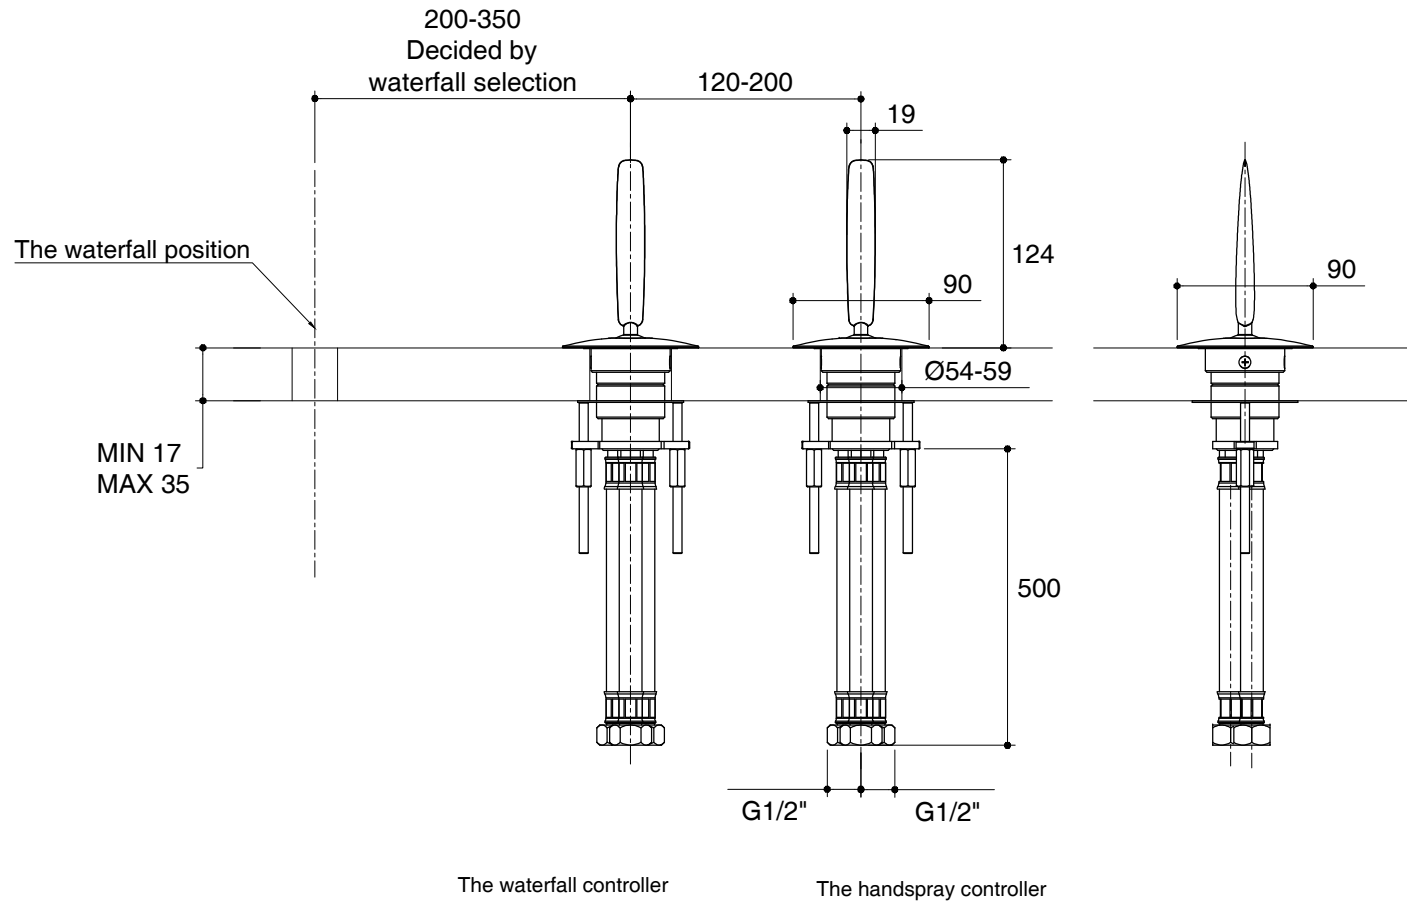

Dimensions are approximate.

Unit: mm

The waterfall controller

The handspray controller

SKU	K-98153X-4-CP
Name	AIRFOIL
Description	DECK-MOUNT BATH SHOWER CONTROLLER

*The recommended dimension for installation can be adjusted according to user preferences and layout.