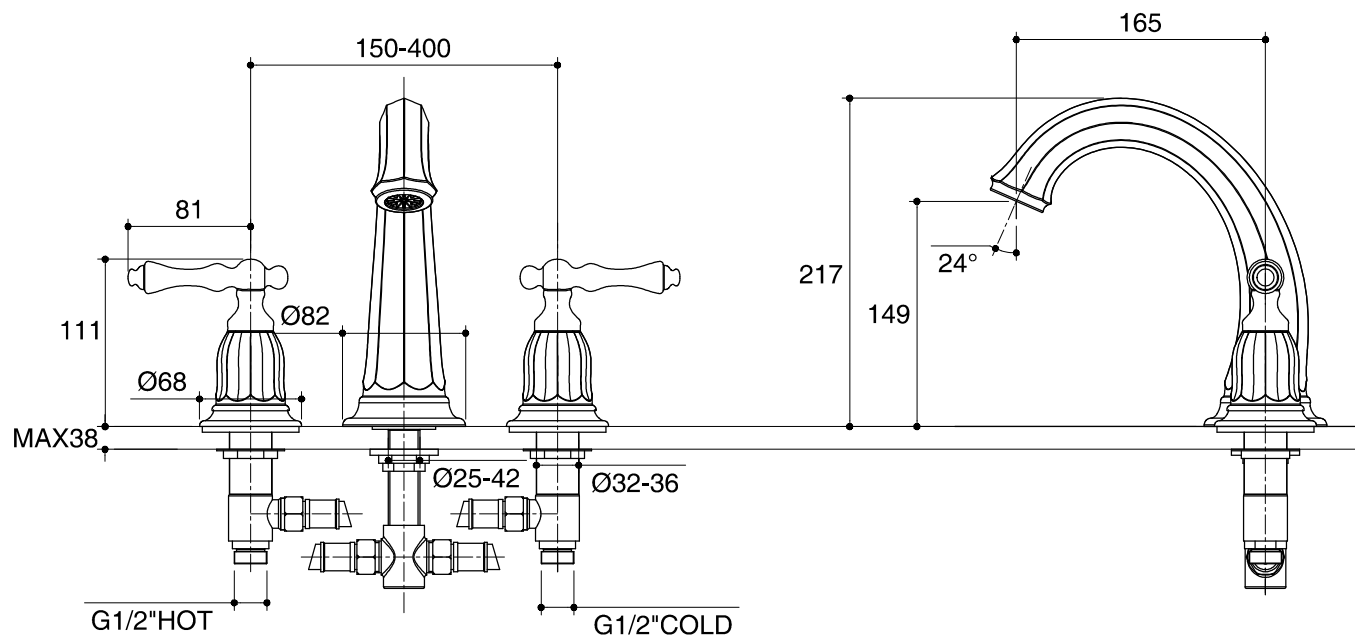

Dimensions are approximate.

Unit: mm

| | |
|-------------|------------------------|
| SKU | K-13494T-4 |
| Name | KELSTON |
| Description | DECK-MOUNT BATH FAUCET |

KOHLER

*The recommended dimension for installation can be adjusted according to user preferences and layout.