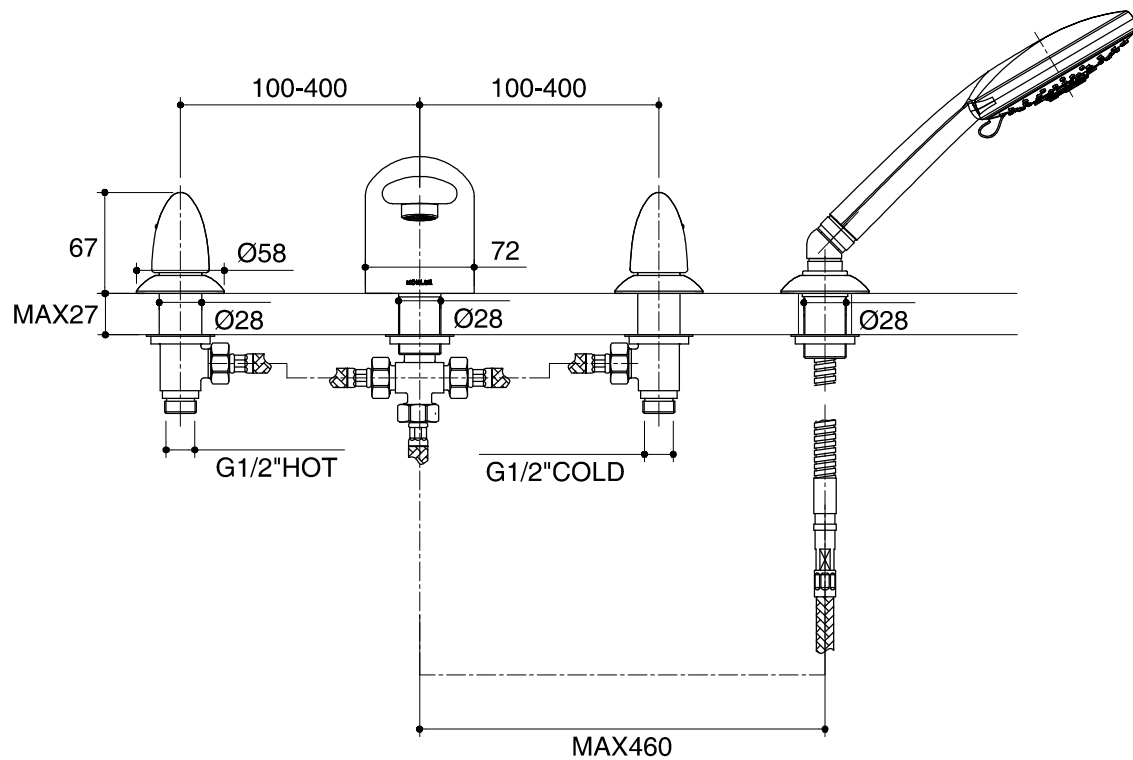

Dimensions are approximate.

Unit: mm

SKU	K-72651X-9-CP
Name	GALATEE
Description	DECK-MOUNT WITH HAND SHOWER

**KOHLER**

\*The recommended dimension for installation can be adjusted according to user preferences and layout.