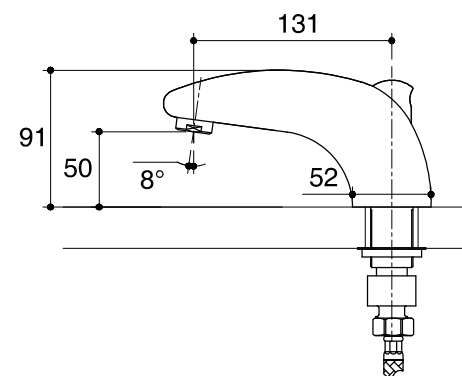

Dimensions are approximate.

Unit: mm

SKU	K-72651X-9-CP
Name	GALATEE
Description	DECK-MOUNT WITH HAND SHOWER

**KOHLER**

\*The recommended dimension for installation can be adjusted according to user preferences and layout.