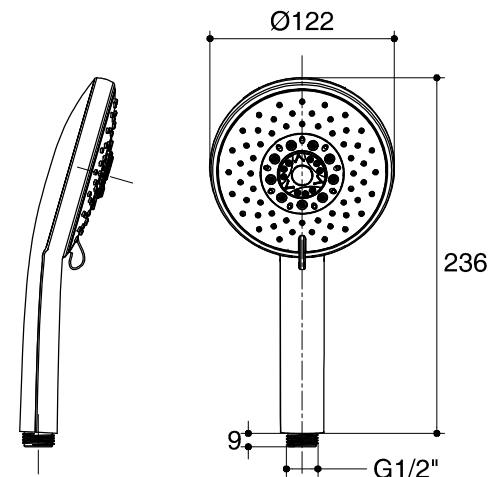

Dimensions are approximate.

Unit: mm

SKU	K-72651X-9-CP
Name	GALATEE
Description	DECK-MOUNT WITH HAND SHOWER

**KOHLER**

\*The recommended dimension for installation can be adjusted according to user preferences and layout.