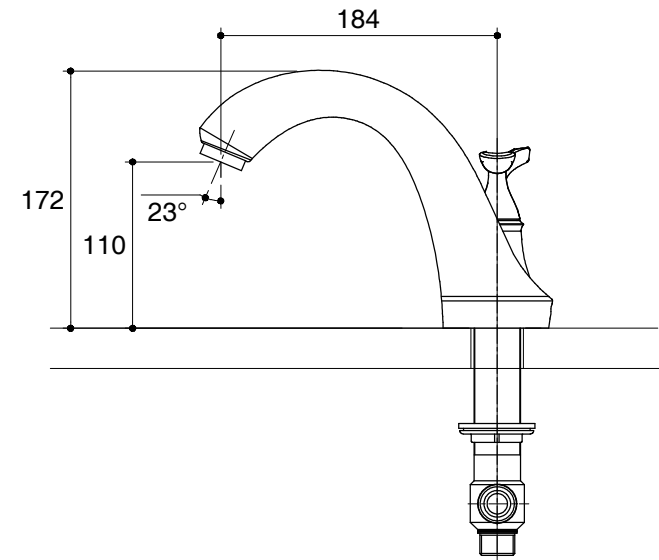

Dimensions are approximate.

Unit: mm

SKU	K-72664X-4-CP
Name	FORTE
Description	DECK-MOUNT FAUCET WITH HAND SPRAY

KOHLER

*The recommended dimension for installation can be adjusted according to user preferences and layout.