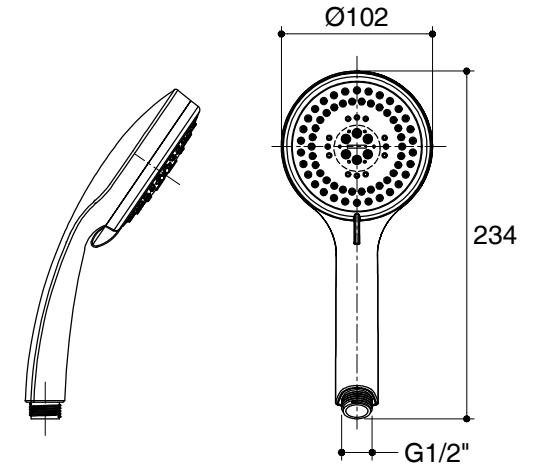

Dimensions are approximate.

Unit: mm

SKU	K-72664X-4-CP
Name	FORTE
Description	DECK-MOUNT FAUCET WITH HAND SPRAY

KOHLER

*The recommended dimension for installation can be adjusted according to user preferences and layout.