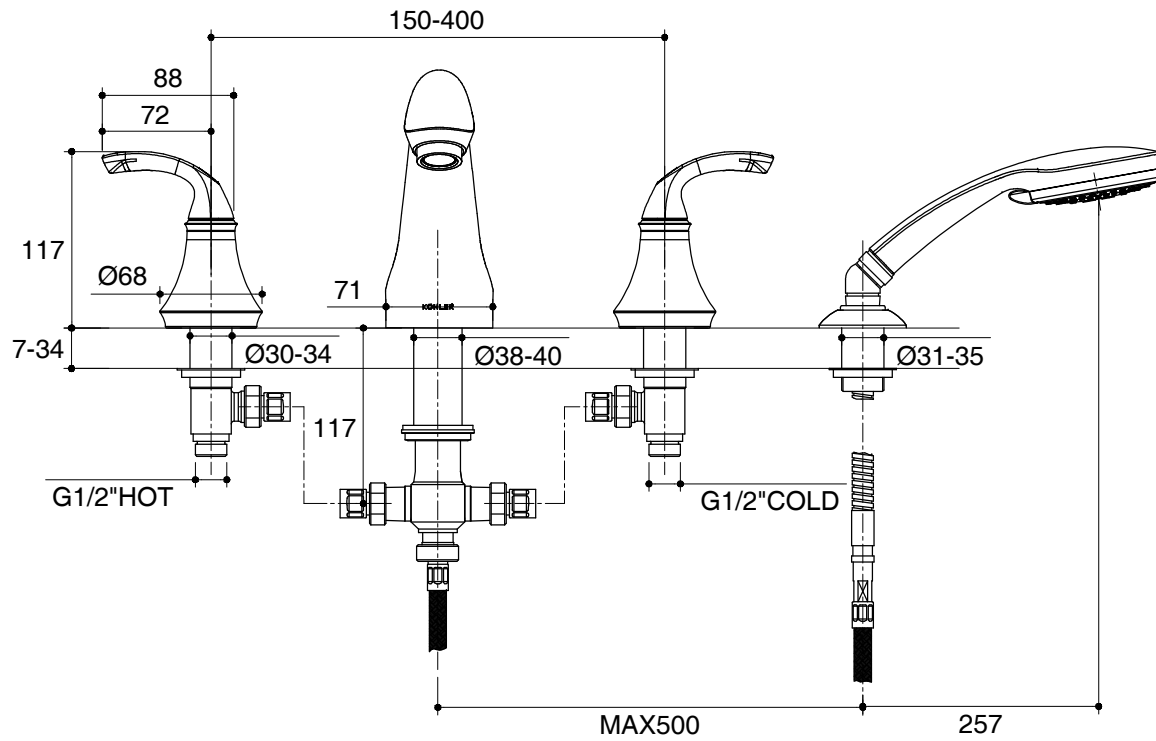

Dimensions are approximate.

Unit: mm

SKU	K-72664X-4-CP
Name	FORTE
Description	DECK-MOUNT FAUCET WITH HAND SPRAY

KOHLER

*The recommended dimension for installation can be adjusted according to user preferences and layout.