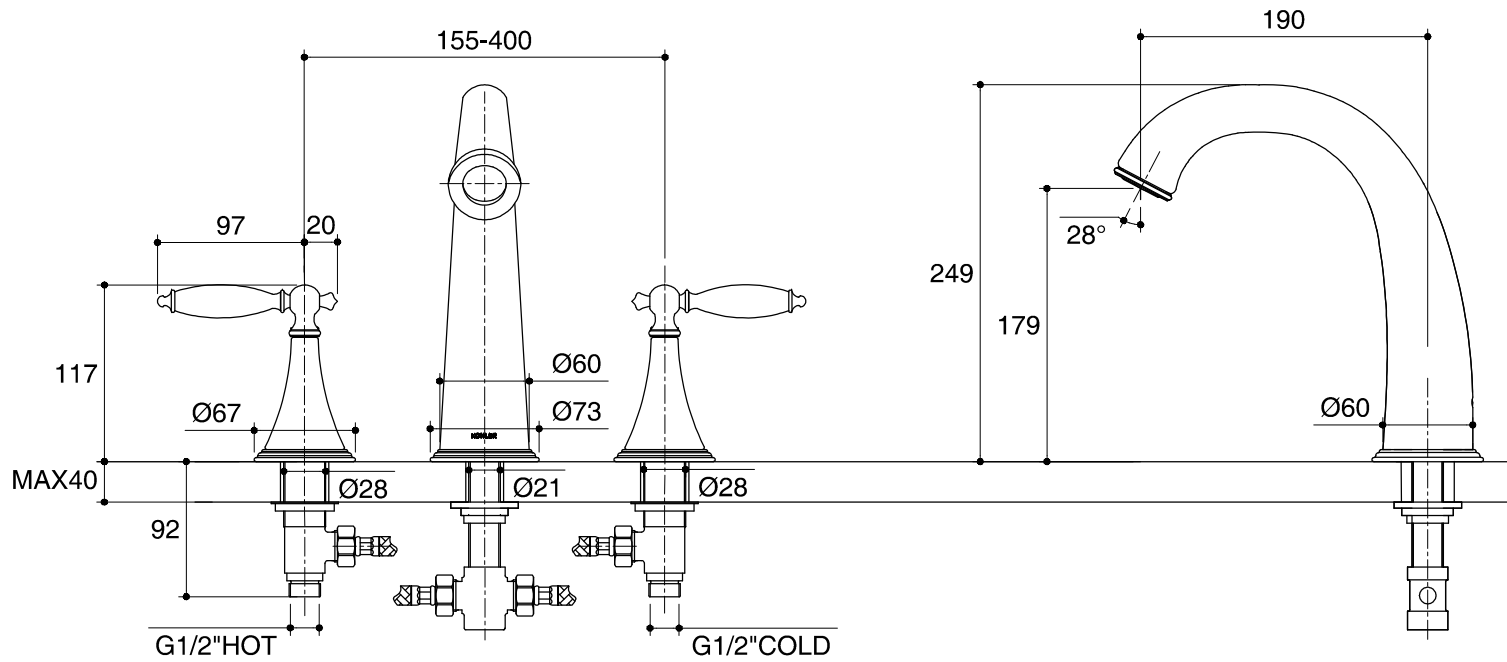

Dimensions are approximate.  
Unit: mm

SKU	K-8673X-4M-CP
Name	FINIAL
Description	DECK-MOUNT BATH SHOWER

**KOHLER**

\*The recommended dimension for installation can be adjusted according to user preferences and layout.