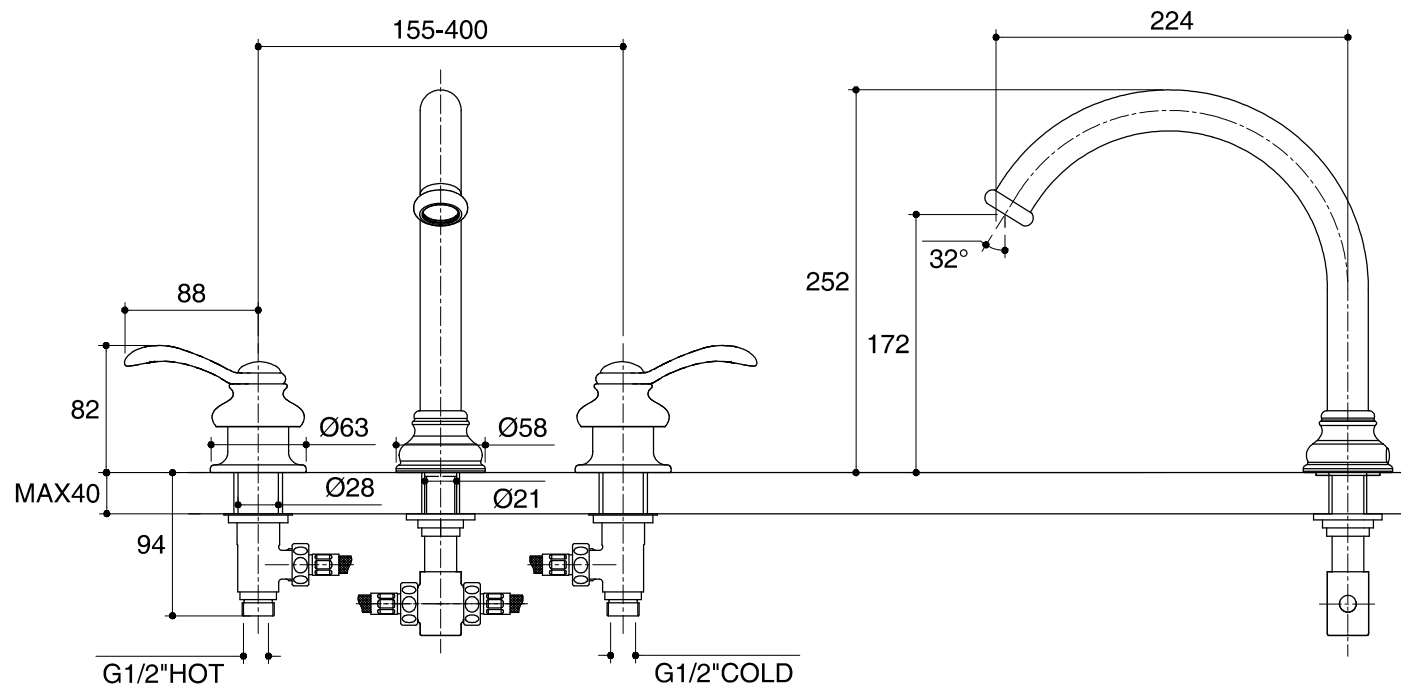

Dimensions are approximate.

Unit: mm

SKU	K-12885X-4-CP
Name	FAIRFAX
Description	DECK-MOUNT BATH FAUCET

**KOHLER**

\*The recommended dimension for installation can be adjusted according to user preferences and layout.