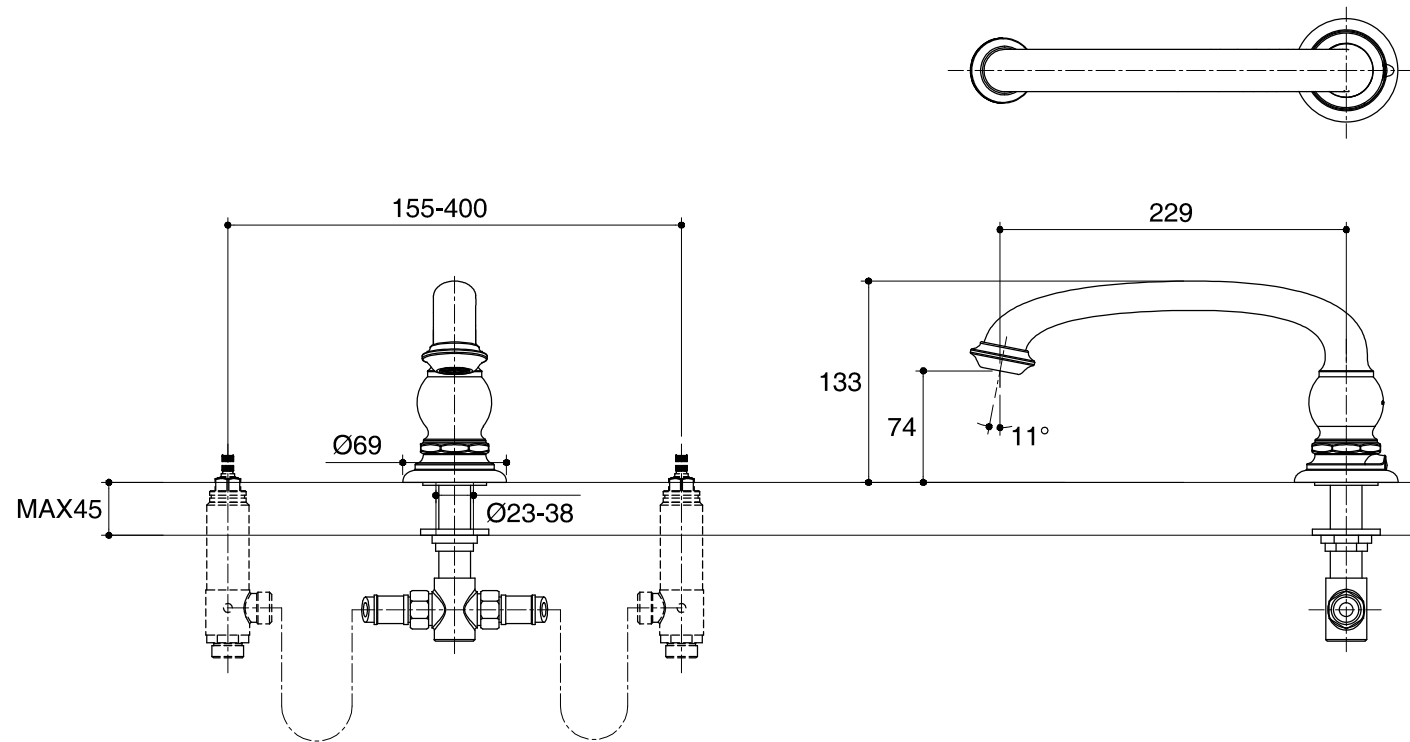

Dimensions are approximate.

Unit: mm

SKU	K-72778T
Name	ARTIFACTS
Description	DECK-MOUNT BATH SPOUT WITH ARC DESIGN

KOHLER

*The recommended dimension for installation can be adjusted according to user preferences and layout.