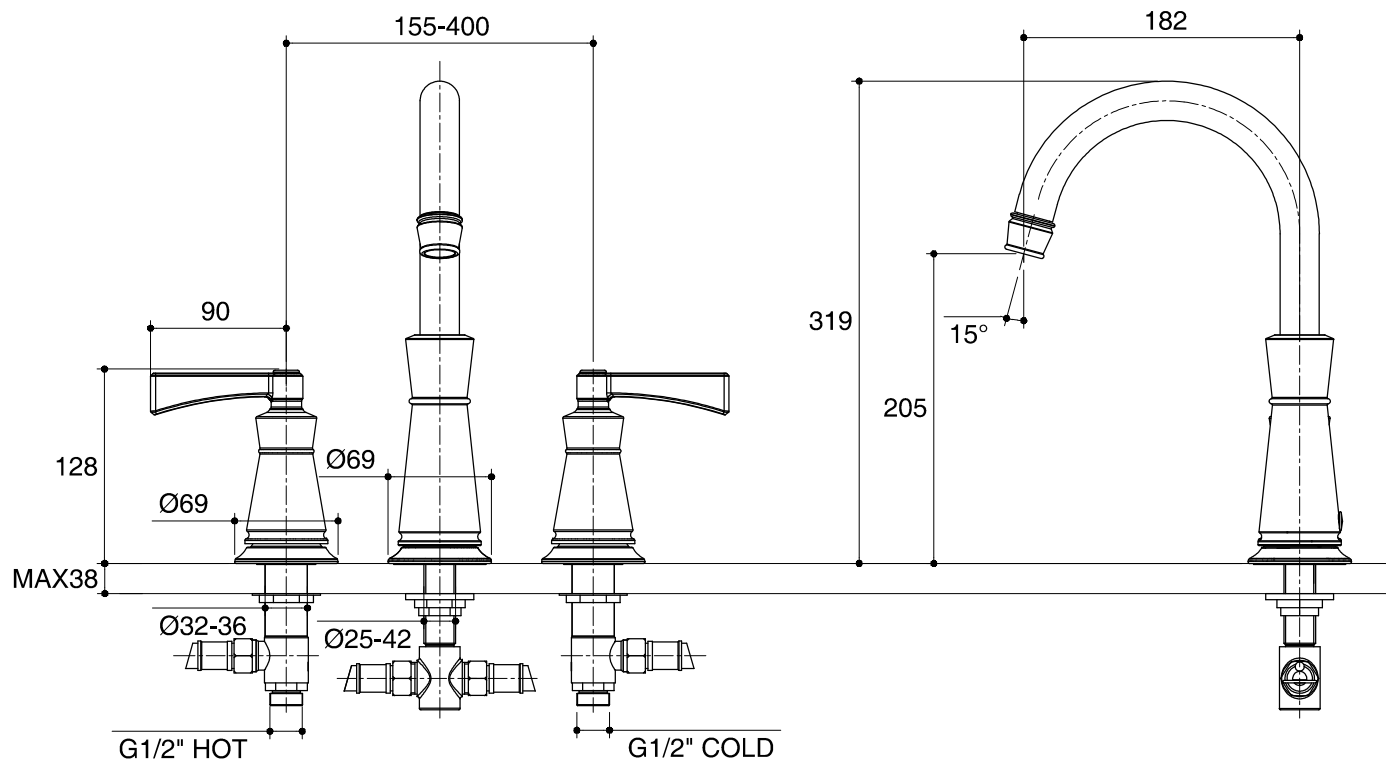

Dimensions are approximate.

Unit: mm

SKU	K-7501X-4-CP
Name	ARCHER
Description	DECK-MOUNT BATH FAUCET

\*The recommended dimension for installation can be adjusted according to user preferences and layout.