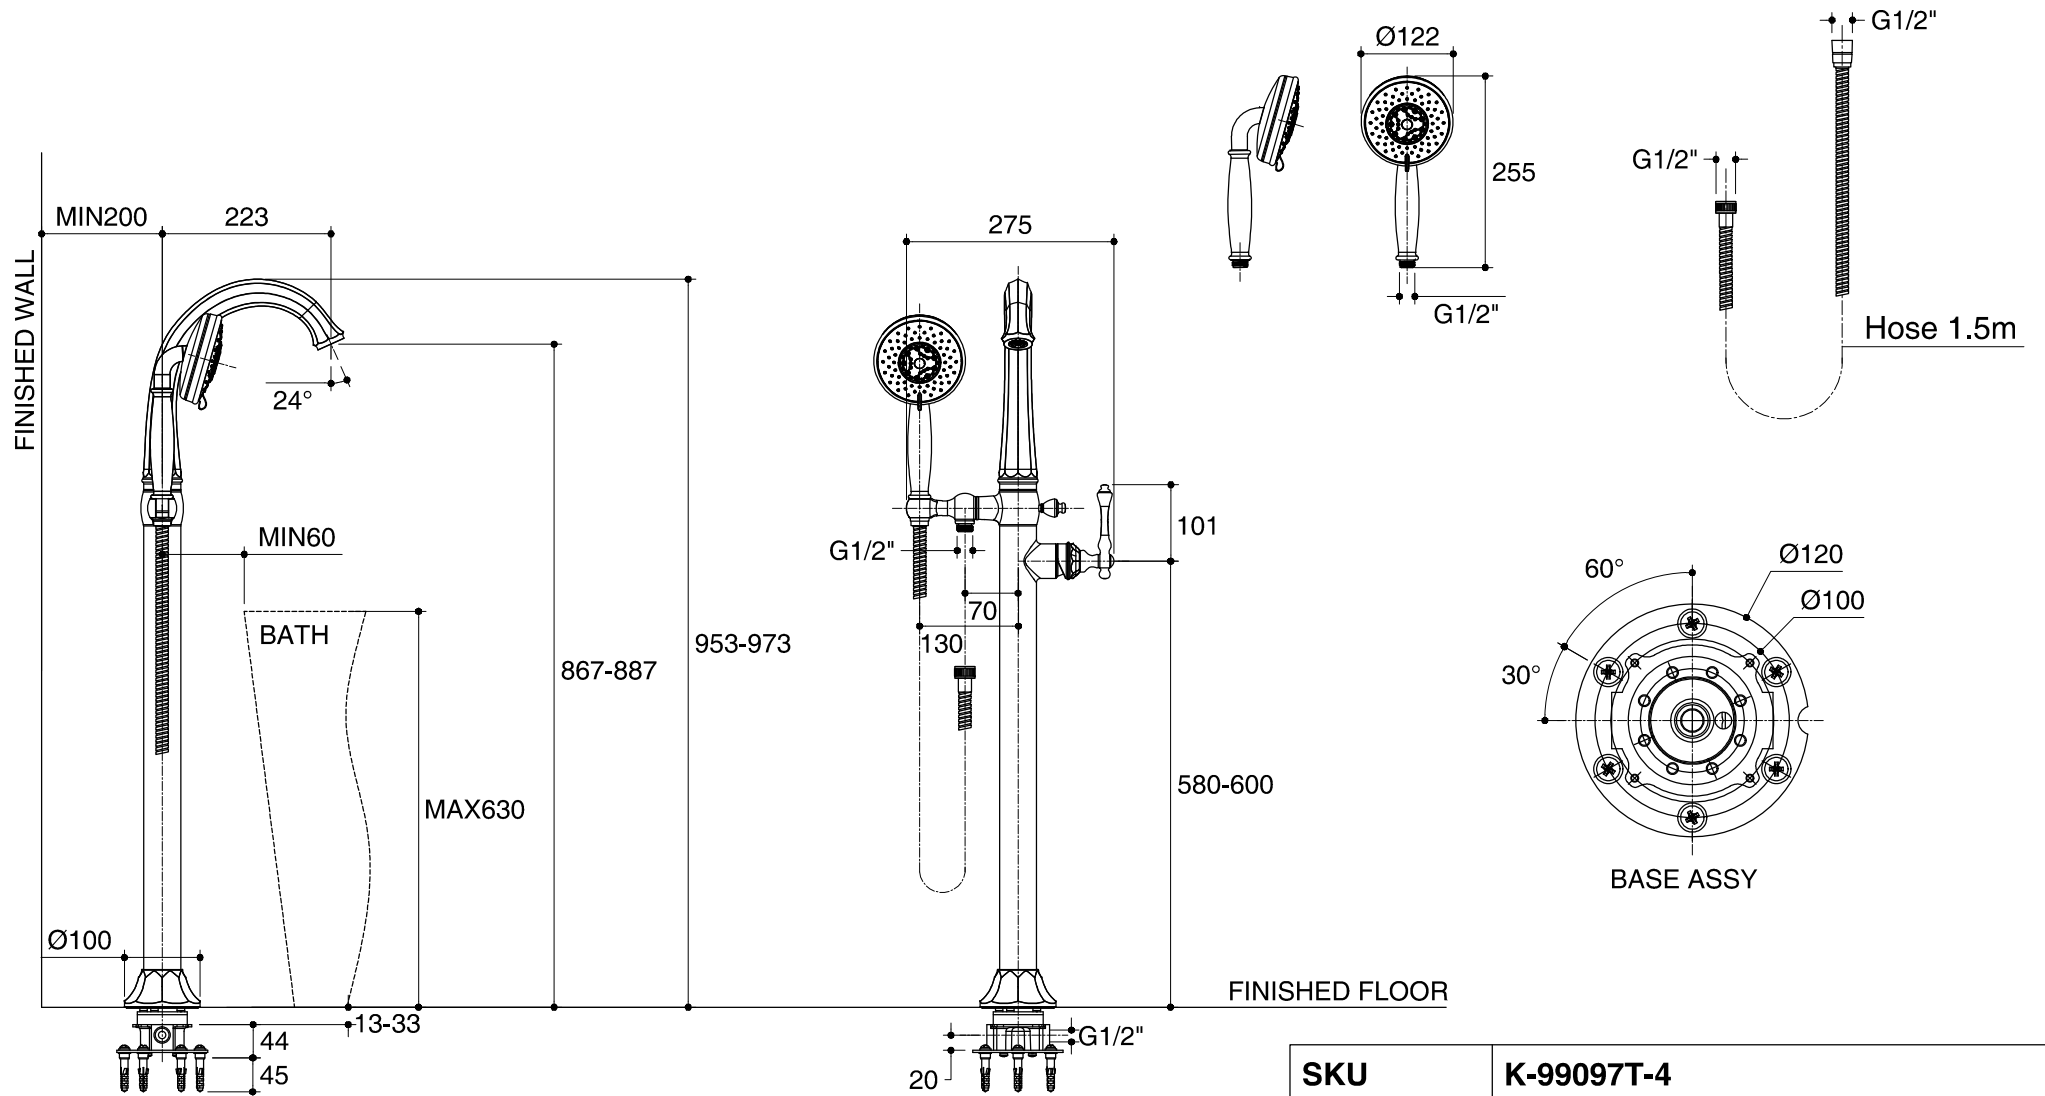

Dimensions are approximate.

Unit: mm

SKU	K-99097T-4
Name	KELSTON
Description	FREE STANDING BATH SHOWER FAUCET

KOHLER

*The recommended dimension for installation can be adjusted according to user preferences and layout.