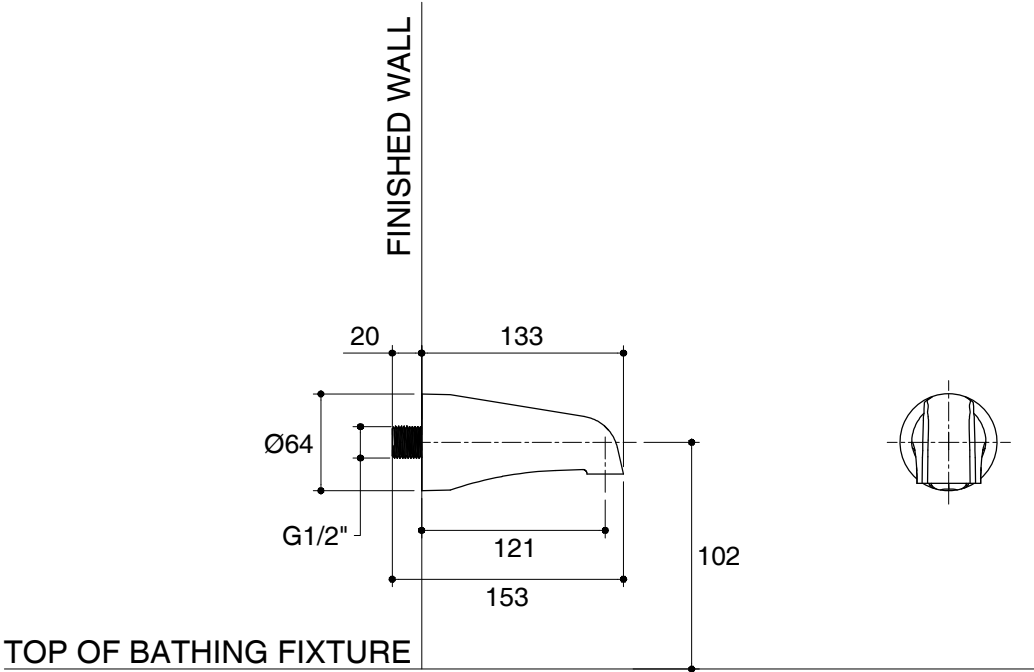

Dimensions are approximate.

Unit: mm

SKU	K-7098X-CP
Name	-
Description	124 MM. SPOUT WITH DIVERTER

KOHLER

*The recommended dimension for installation can be adjusted according to user preferences and layout.