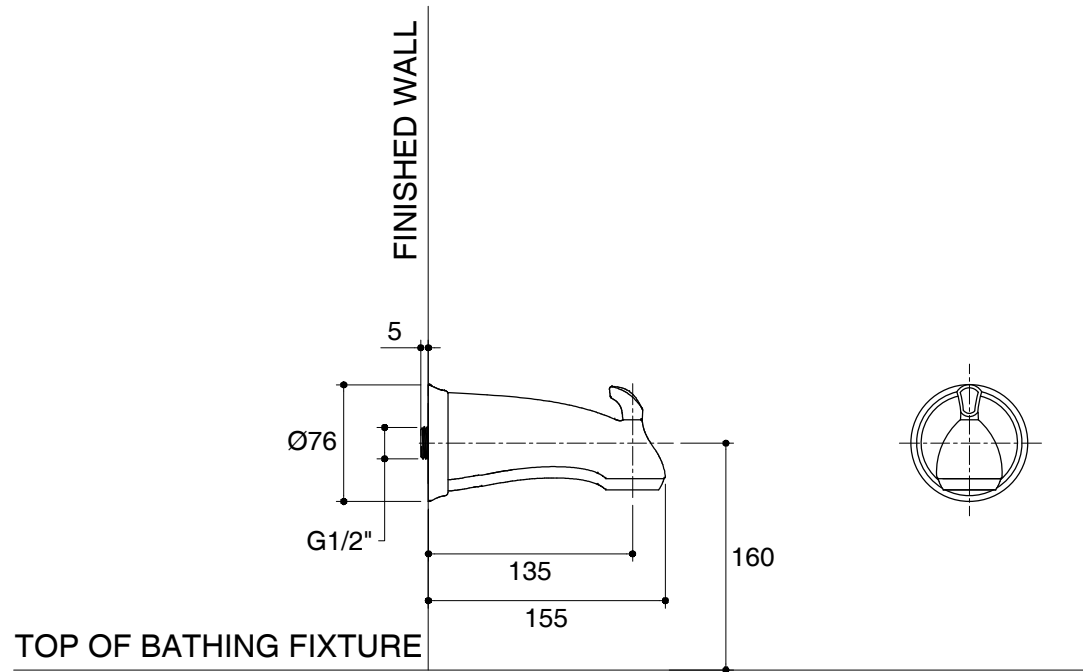

Dimensions are approximate.

Unit: mm

SKU	K-13679X-CP
Name	FORTE
Description	BATH SPOUT

**KOHLER**

\*The recommended dimension for installation can be adjusted according to user preferences and layout.