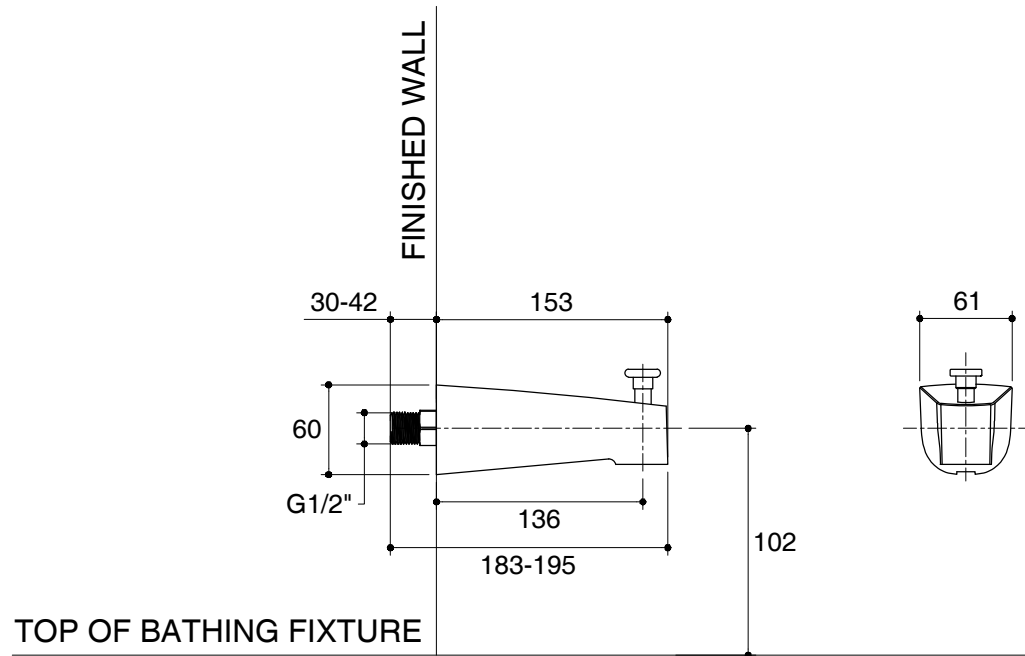

Dimensions are approximate.

Unit: mm

SKU	K-15136X-S-CP
Name	KOHLER
Description	BATH SPOUT, DIVERTER, SLIP-FIT, 124 MM.

*The recommended dimension for installation can be adjusted according to user preferences and layout.