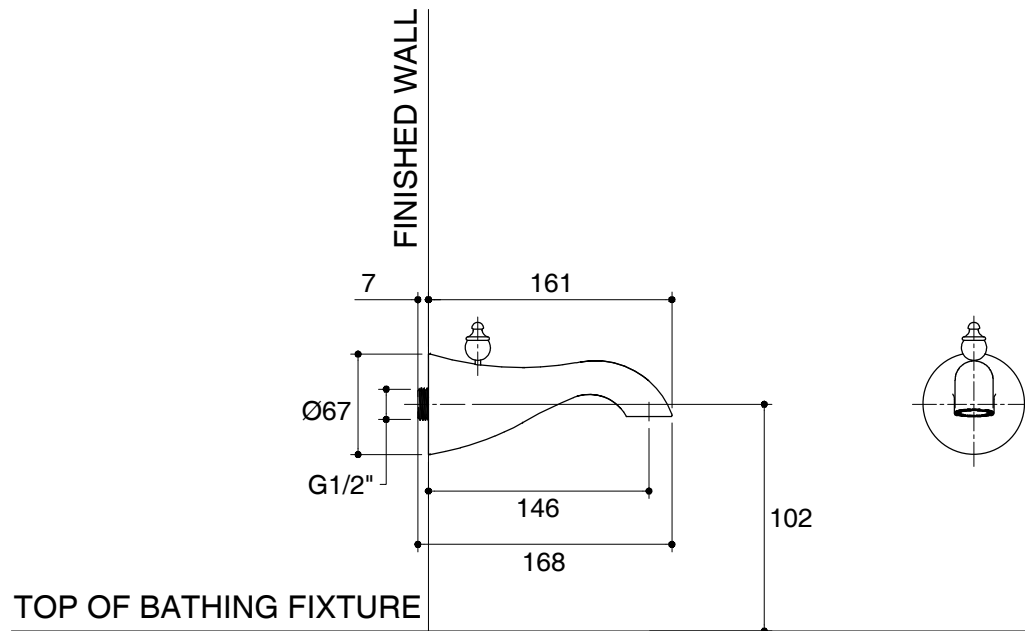

Dimensions are approximate.

Unit: mm

SKU	K-11630X-CP
Name	FINIAL
Description	SPOUT WITH DIVERTER, 146 MM.

KOHLER

*The recommended dimension for installation can be adjusted according to user preferences and layout.