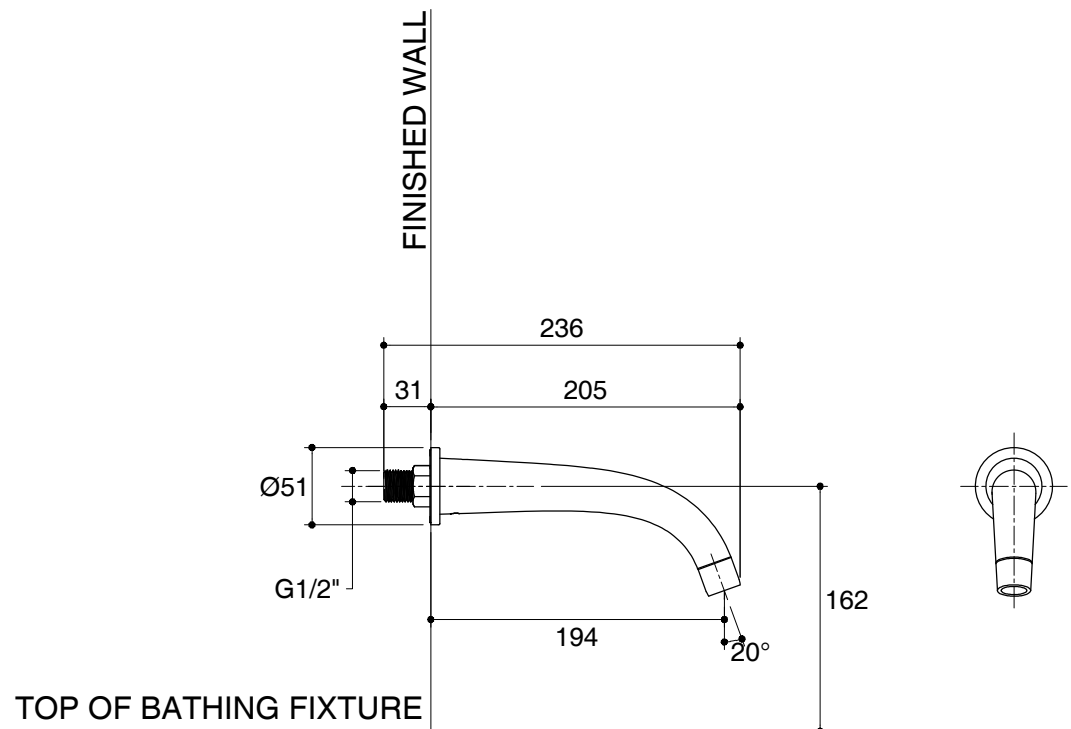

Dimensions are approximate.

Unit: mm

SKU	K-11633X-CP
Name	ELEVATION
Description	BATH SPOUT

KOHLER

*The recommended dimension for installation can be adjusted according to user preferences and layout.