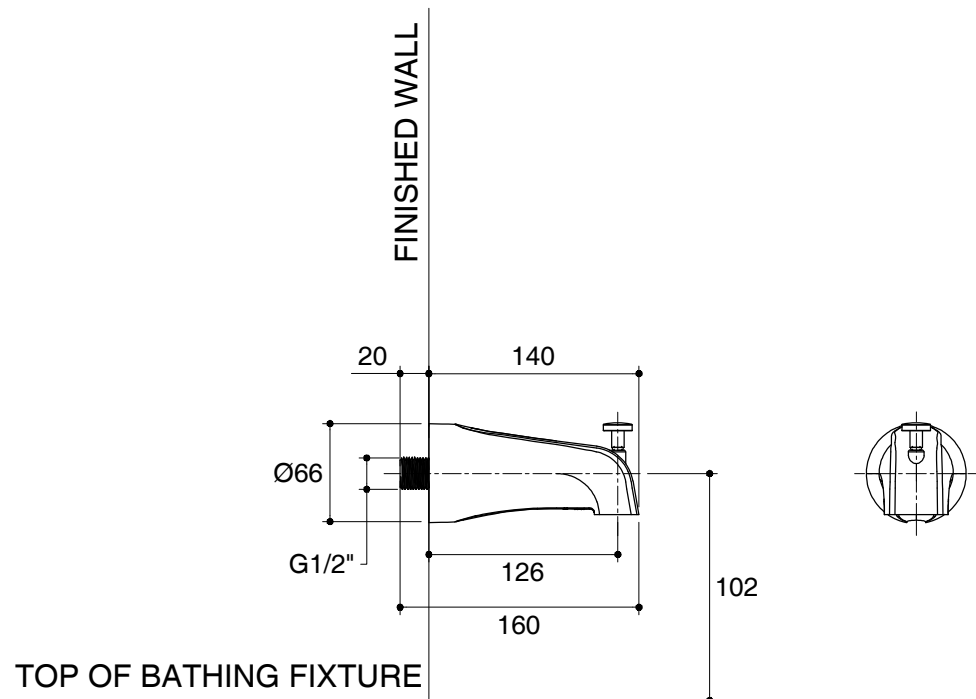

Dimensions are approximate.

Unit: mm

SKU	K-15136X-CP
Name	KOHLER
Description	BATH SPOUT

KOHLER

*The recommended dimension for installation can be adjusted according to user preferences and layout.