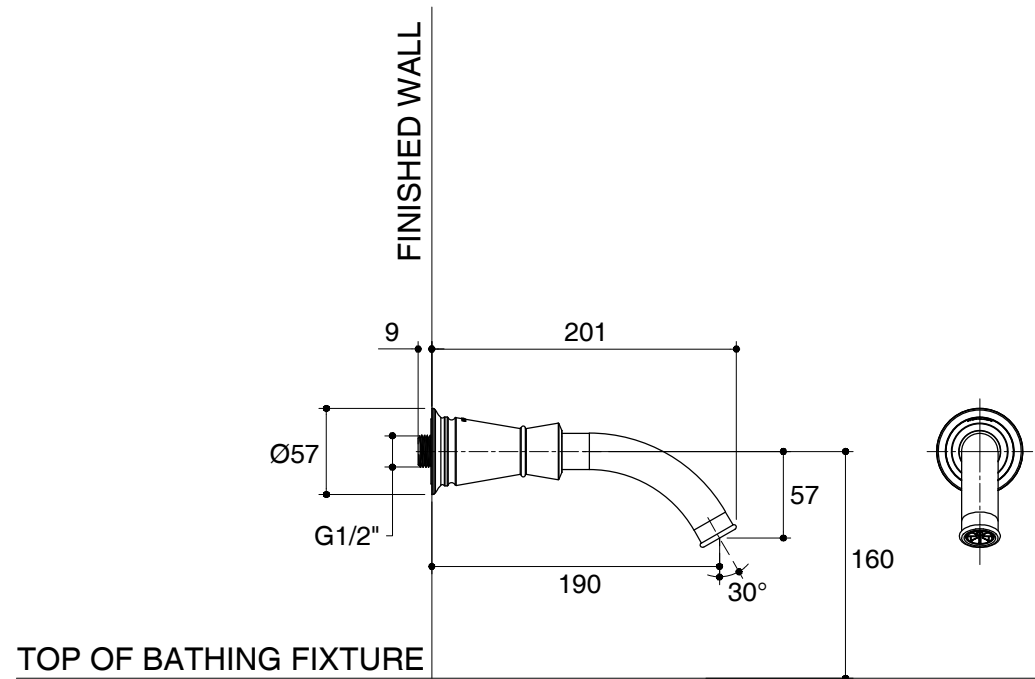

Dimensions are approximate.

Unit: mm

TOP OF BATHING FIXTURE

SKU	K-8452X-CP
Name	ARCHER
Description	WALL-MOUNT BATH SPOUT

KOHLER

*The recommended dimension for installation can be adjusted according to user preferences and layout.