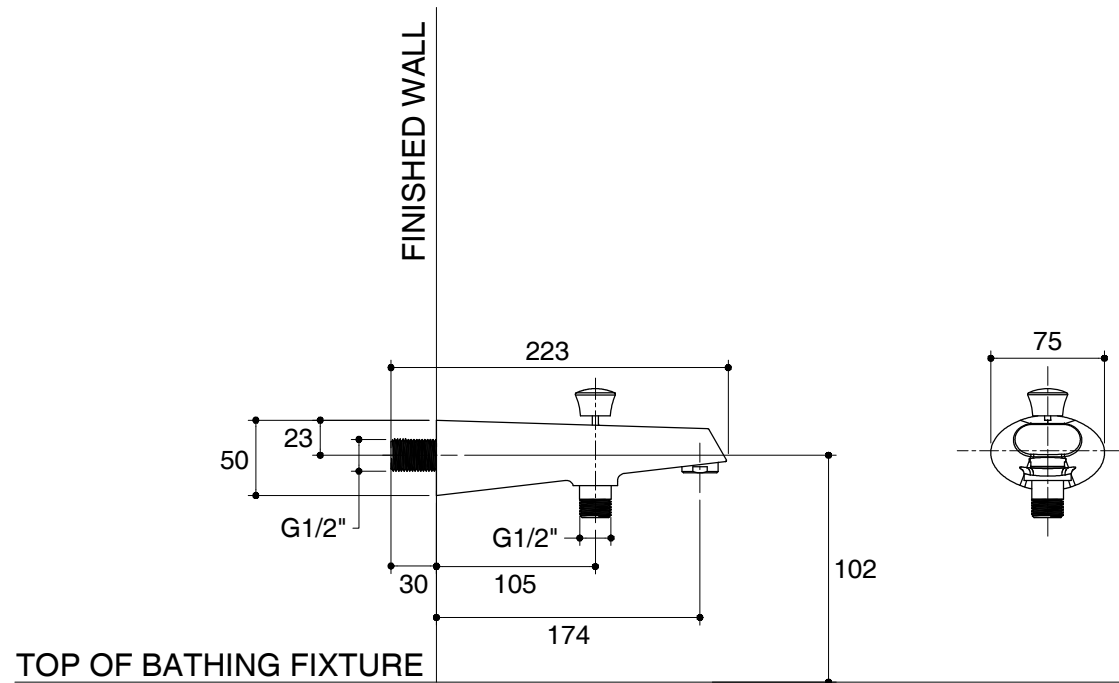

Dimensions are approximate.

Unit: mm

SKU	K-10384X-CP
Name	-
Description	BATH SPOUT WITH DIVERTER

**KOHLER**

\*The recommended dimension for installation can be adjusted according to user preferences and layout.