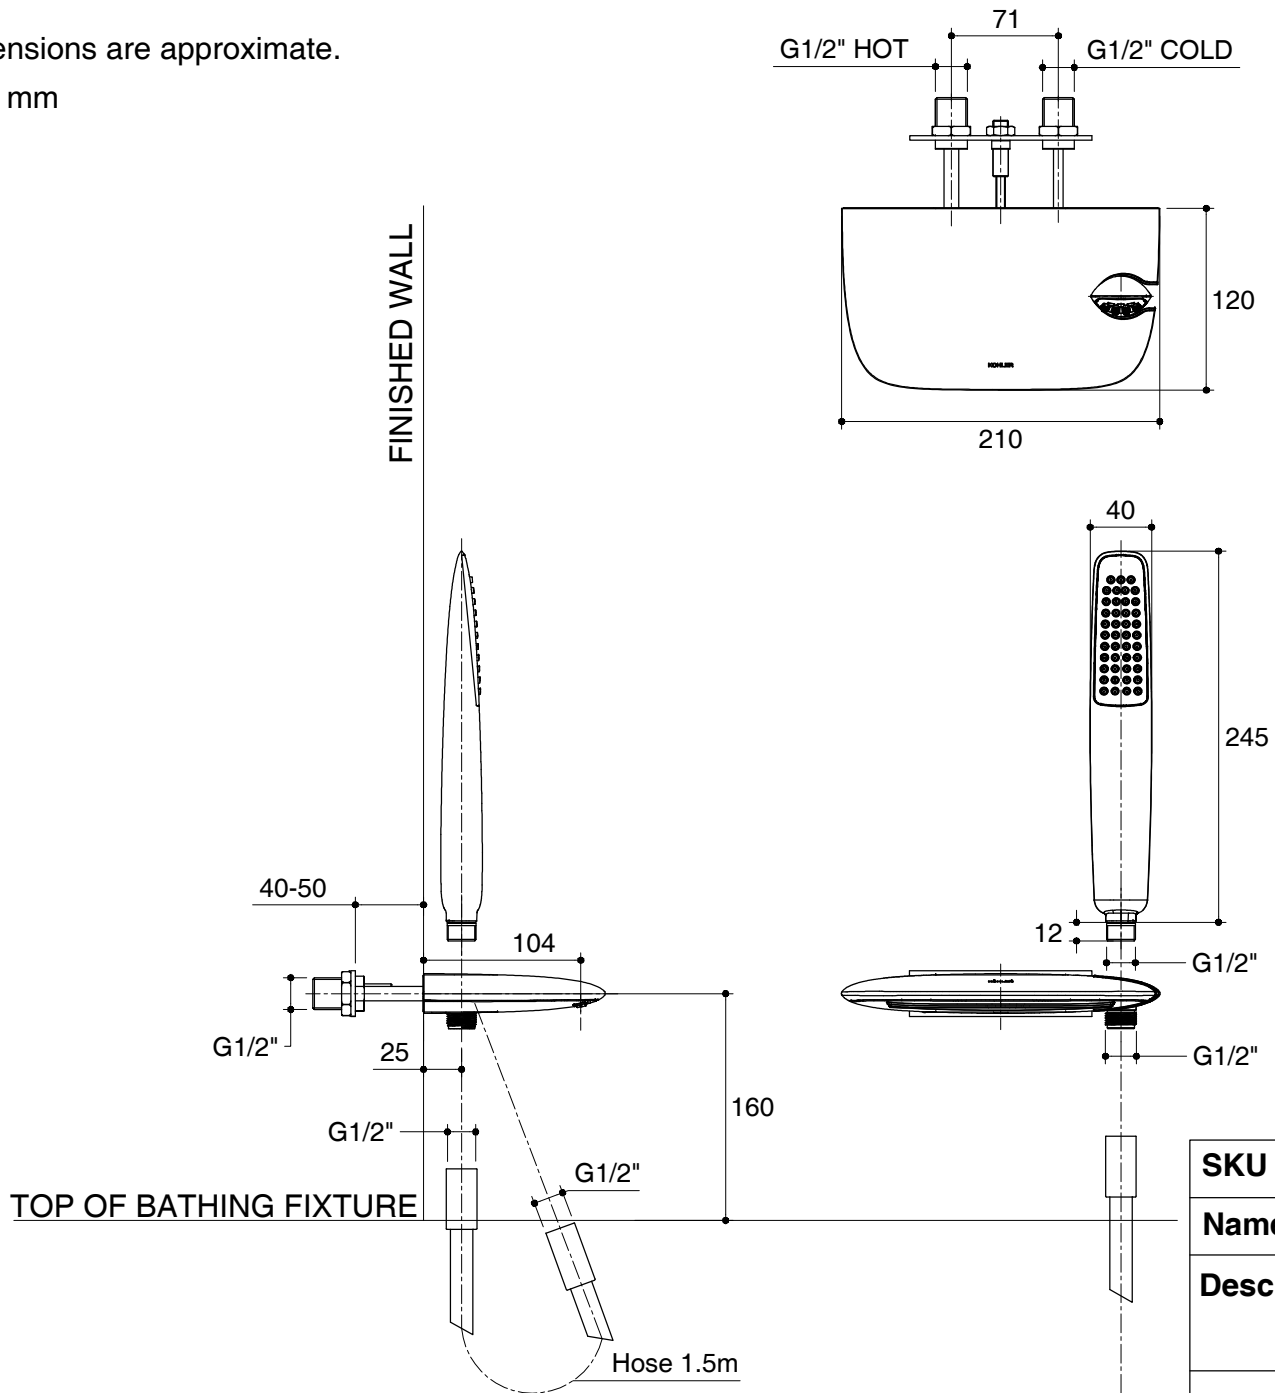

Dimensions are approximate.

Unit: mm

SKU	K-37267X-CP
Name	AIRFOIL
Description	WALL-MOUNT BATH SPOUT WITH HAND SHOWER

**KOHLER**

\*The recommended dimension for installation can be adjusted according to user preferences and layout.