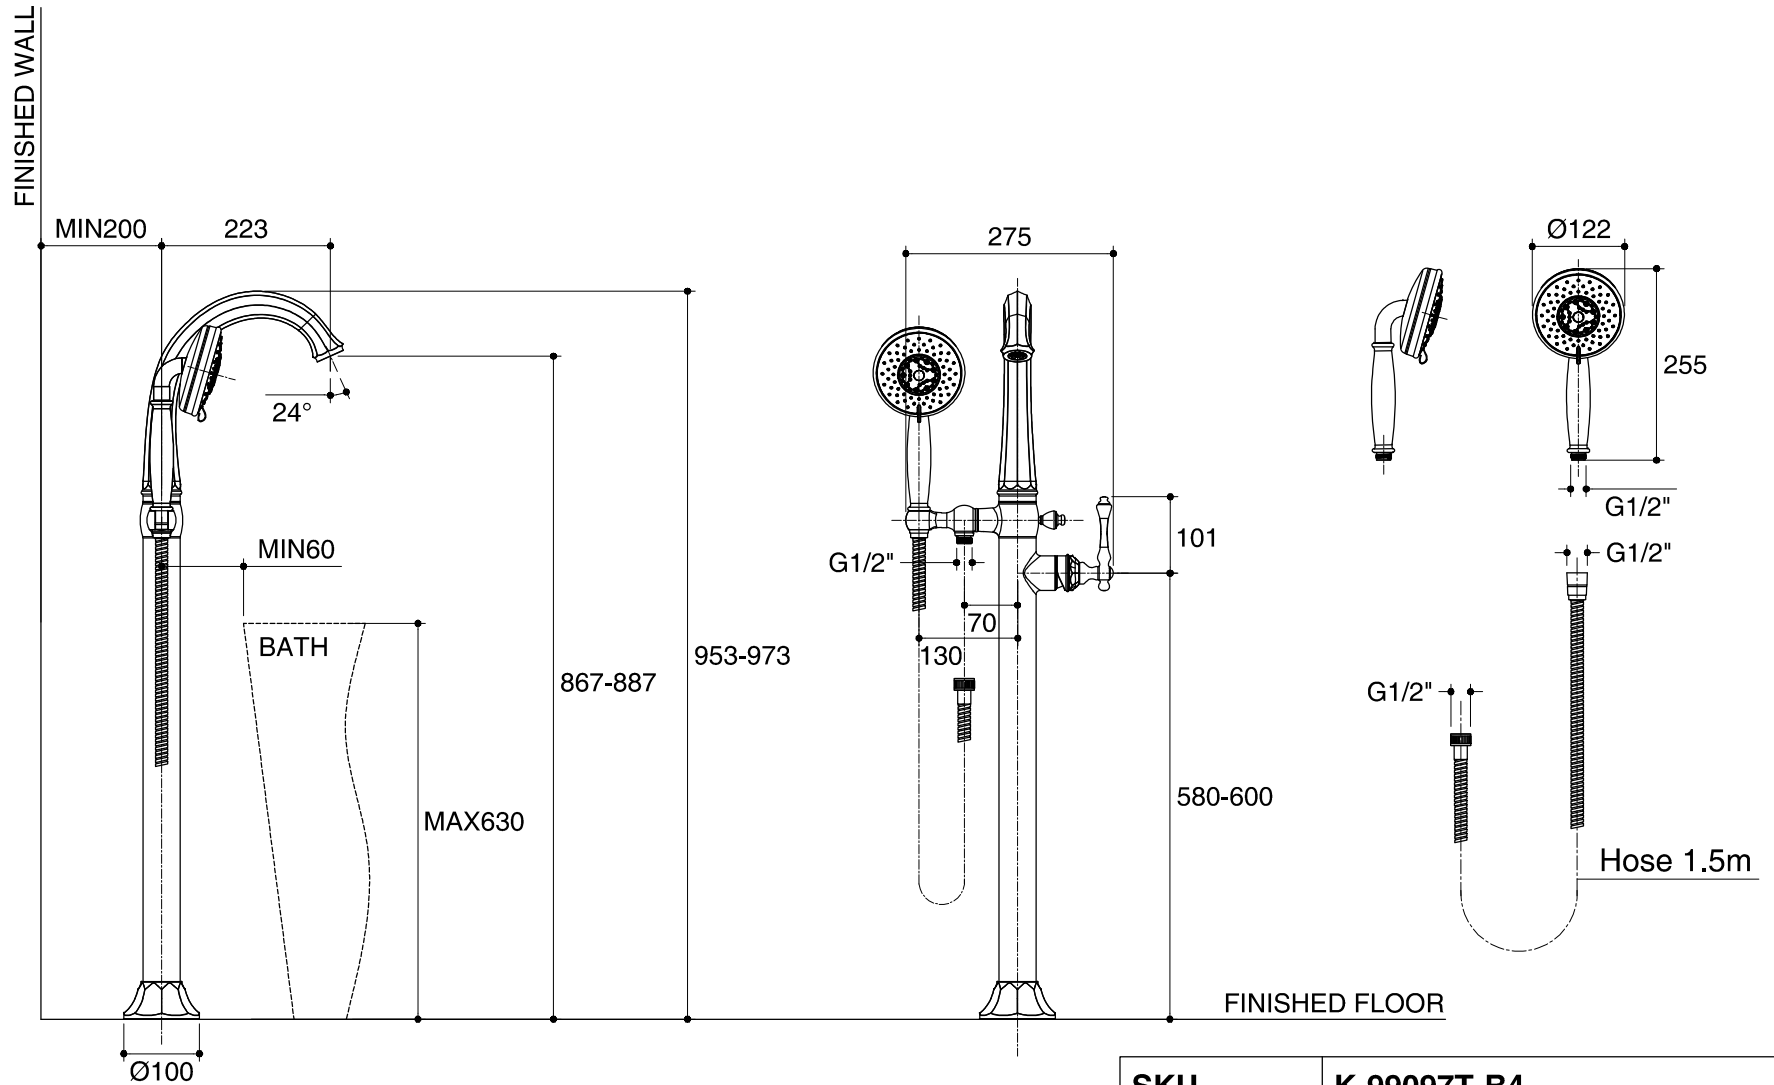

Dimensions are approximate.

Unit: mm

SKU	K-99097T-B4
Name	KELSTON
Description	FREE STANDING BATH SHOWER FAUCET

KOHLER

*The recommended dimension for installation can be adjusted according to user preferences and layout.