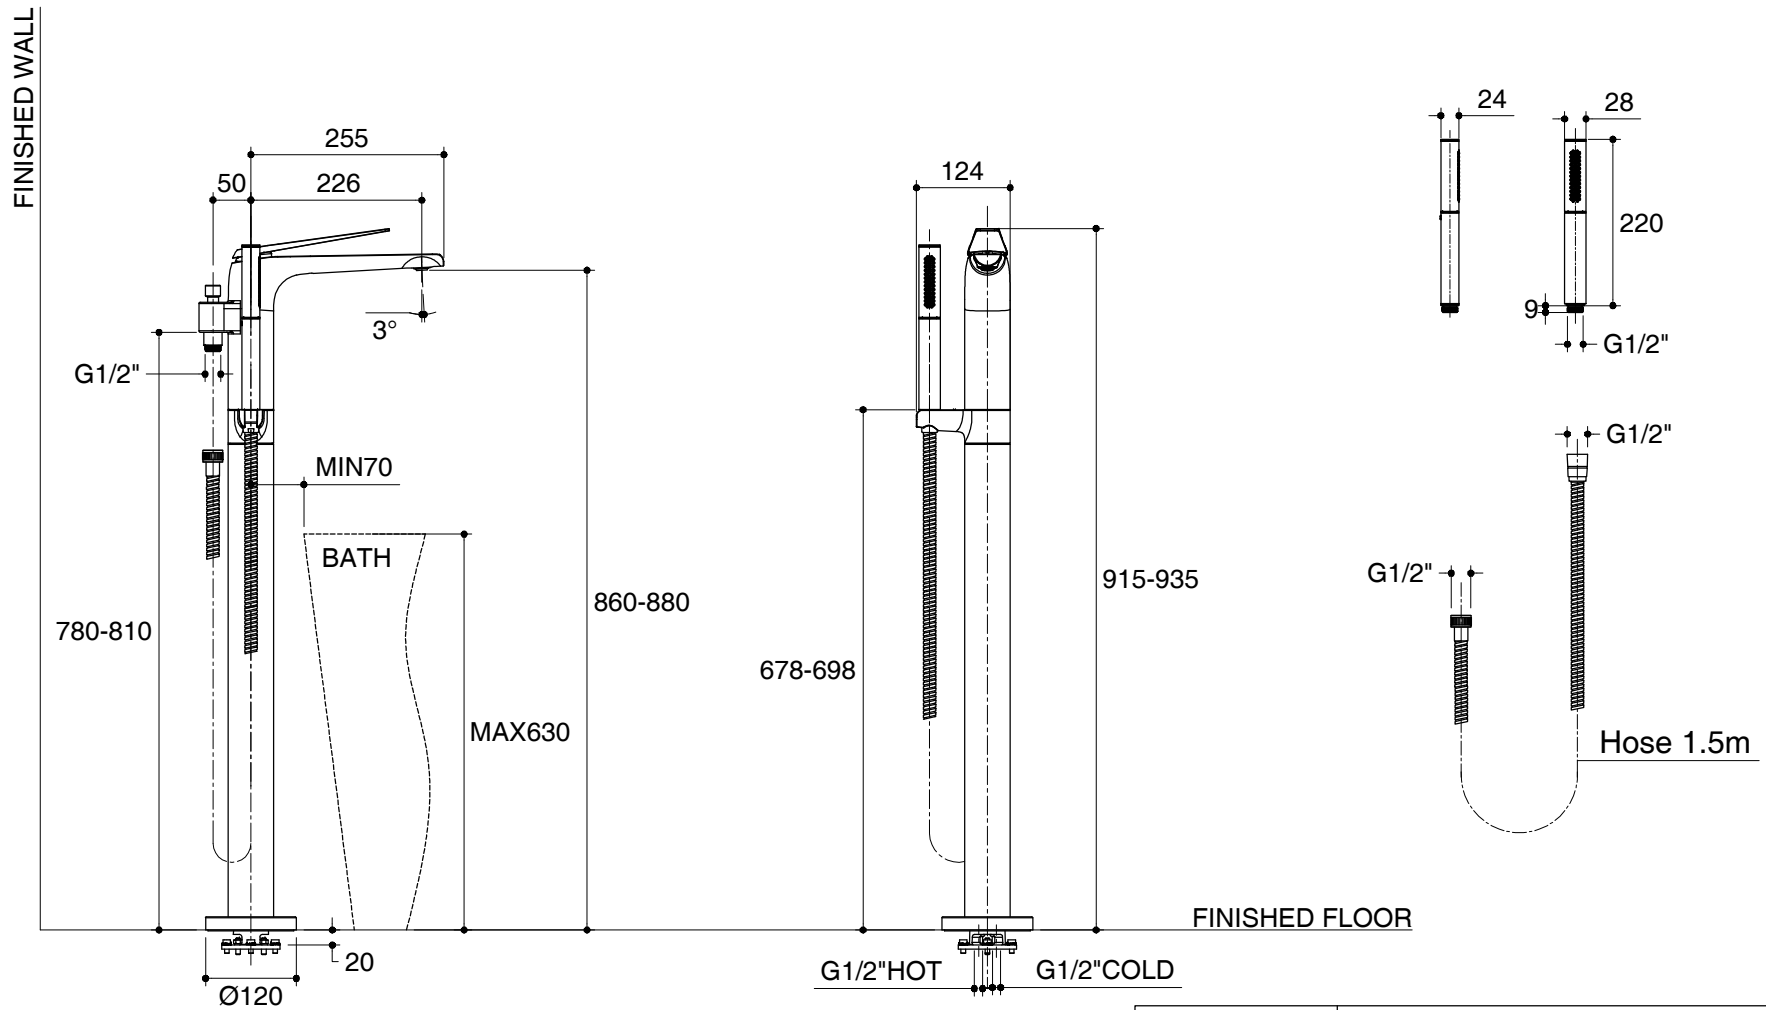

Dimensions are approximate.

Unit: mm

SKU	K-97367T-4-CP
Name	AVID
Description	FLOORMOUNT BATH/SHOWER FAUCET

KOHLER

*The recommended dimension for installation can be adjusted according to user preferences and layout.