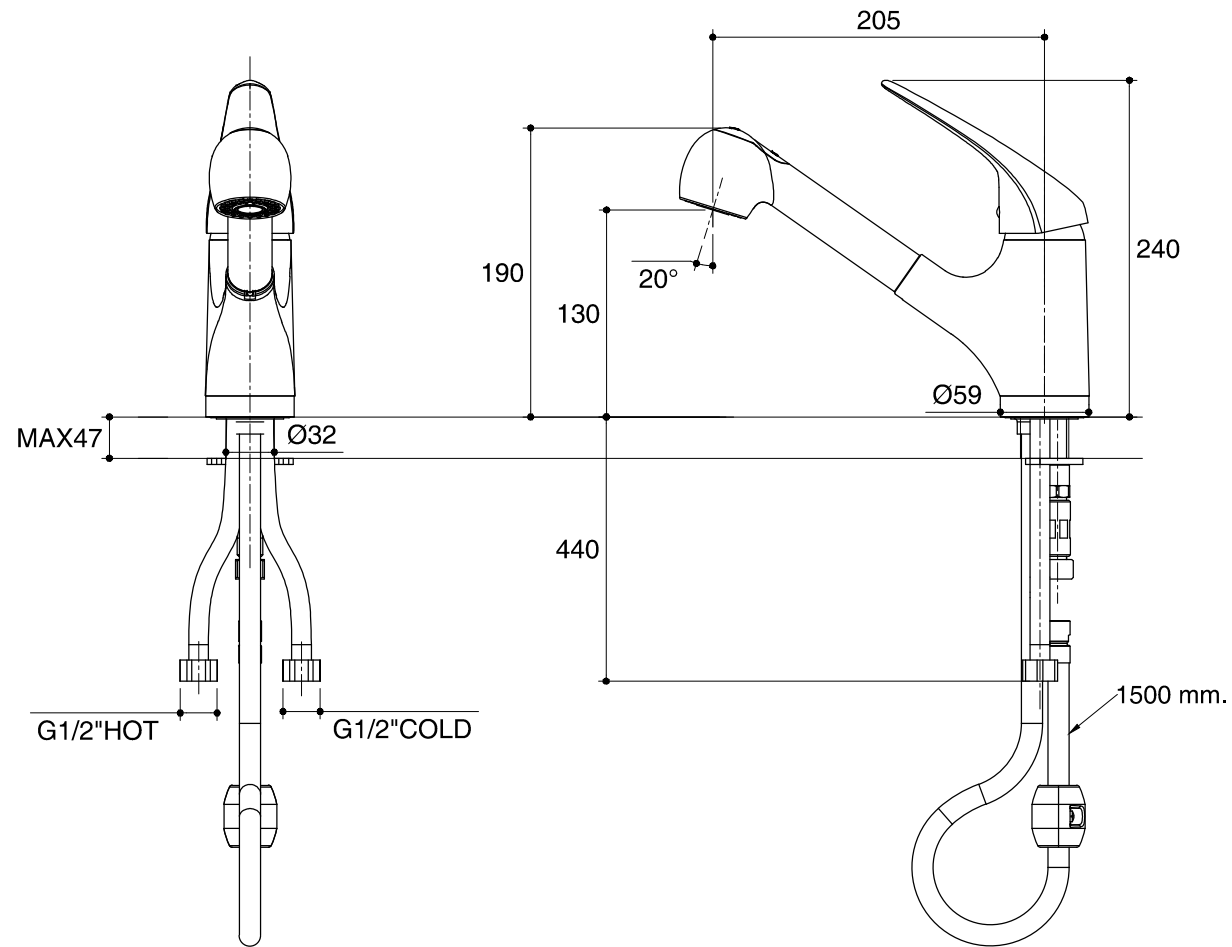

Dimensions are approximate.

Unit: mm

SKU	K-8691X-CP
Name	SOLEO
Description	KITCHEN SINK FAUCET WITH SPRAY

*The recommended dimension for installation can be adjusted according to user preferences and layout.