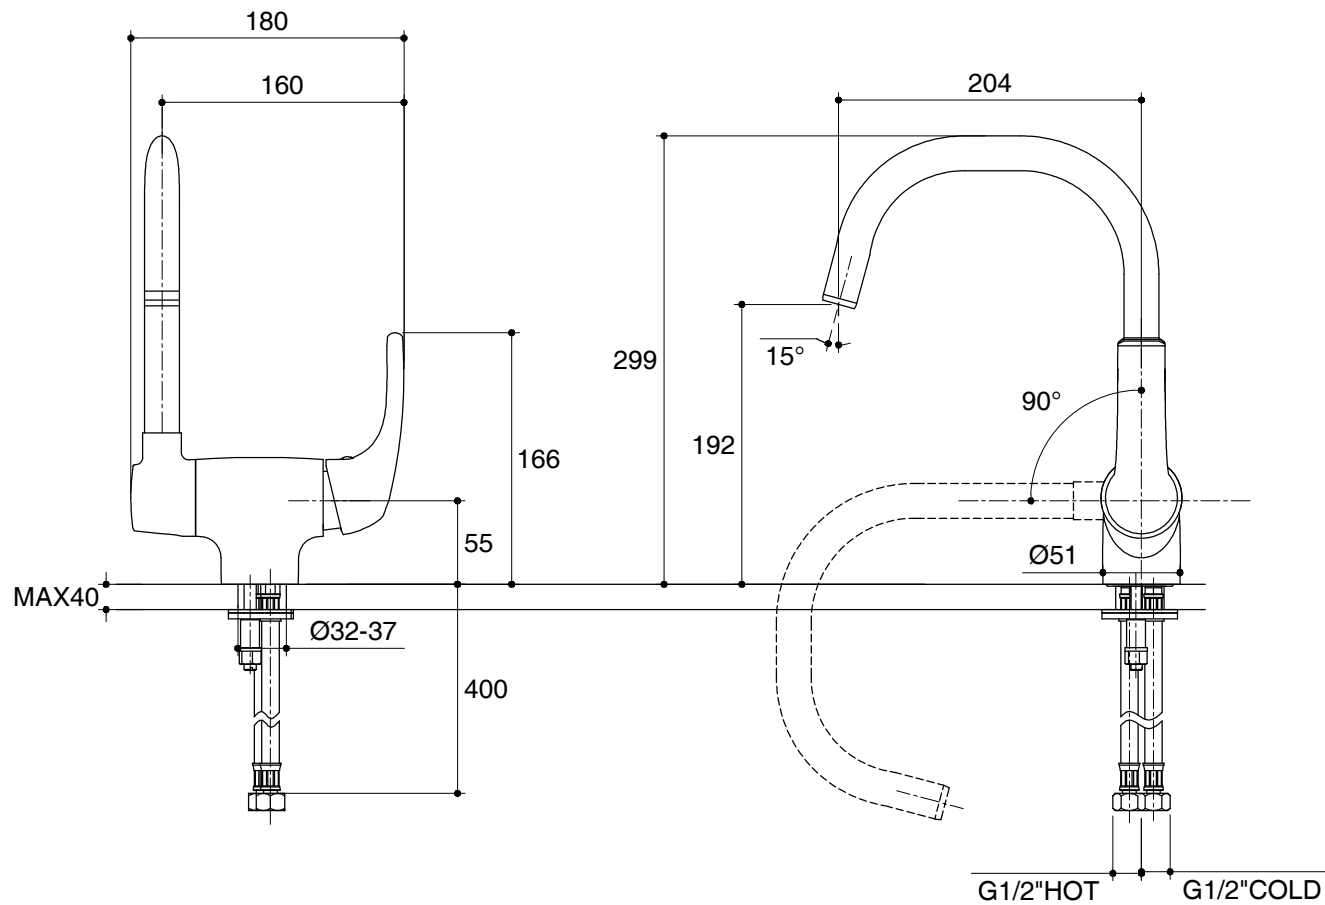

Dimensions are approximate.

Unit: mm

SKU	K-18006X-CP
Name	NATEO
Description	KITCHEN FAUCET

*The recommended dimension for installation can be adjusted according to user preferences and layout.

KOHLER