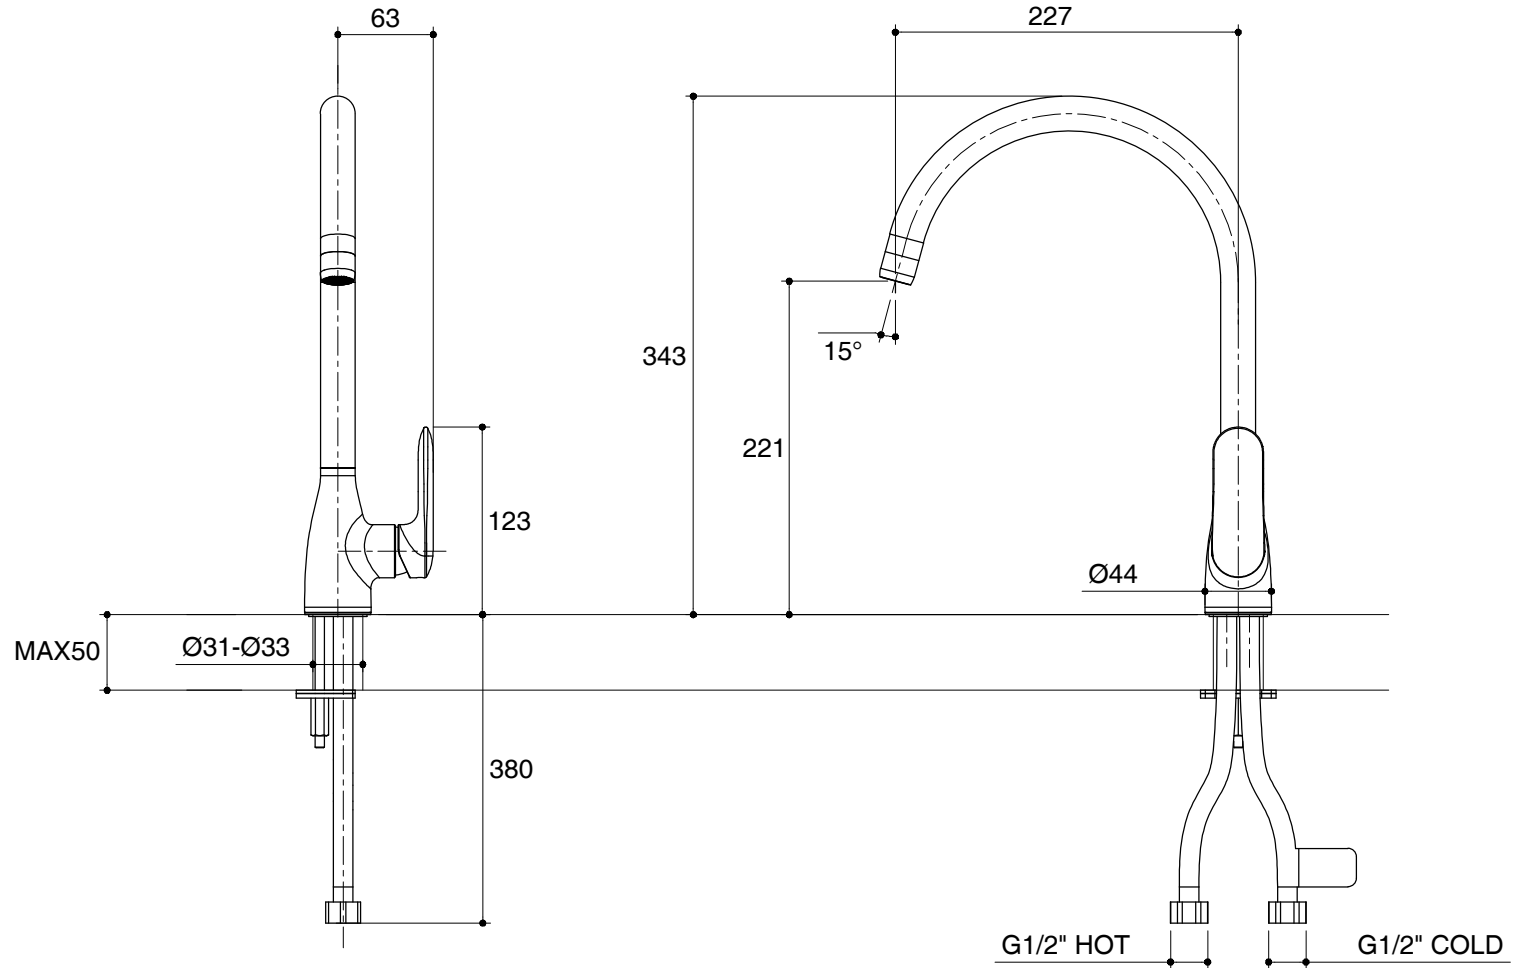

Dimensions are approximate.

Unit: mm

*The recommended dimension for installation can be adjusted according to user preferences and layout.

SKU	K-99480T-4-CP
Name	KUMIN
Description	TUBE SPOUT KITCHEN FAUCET