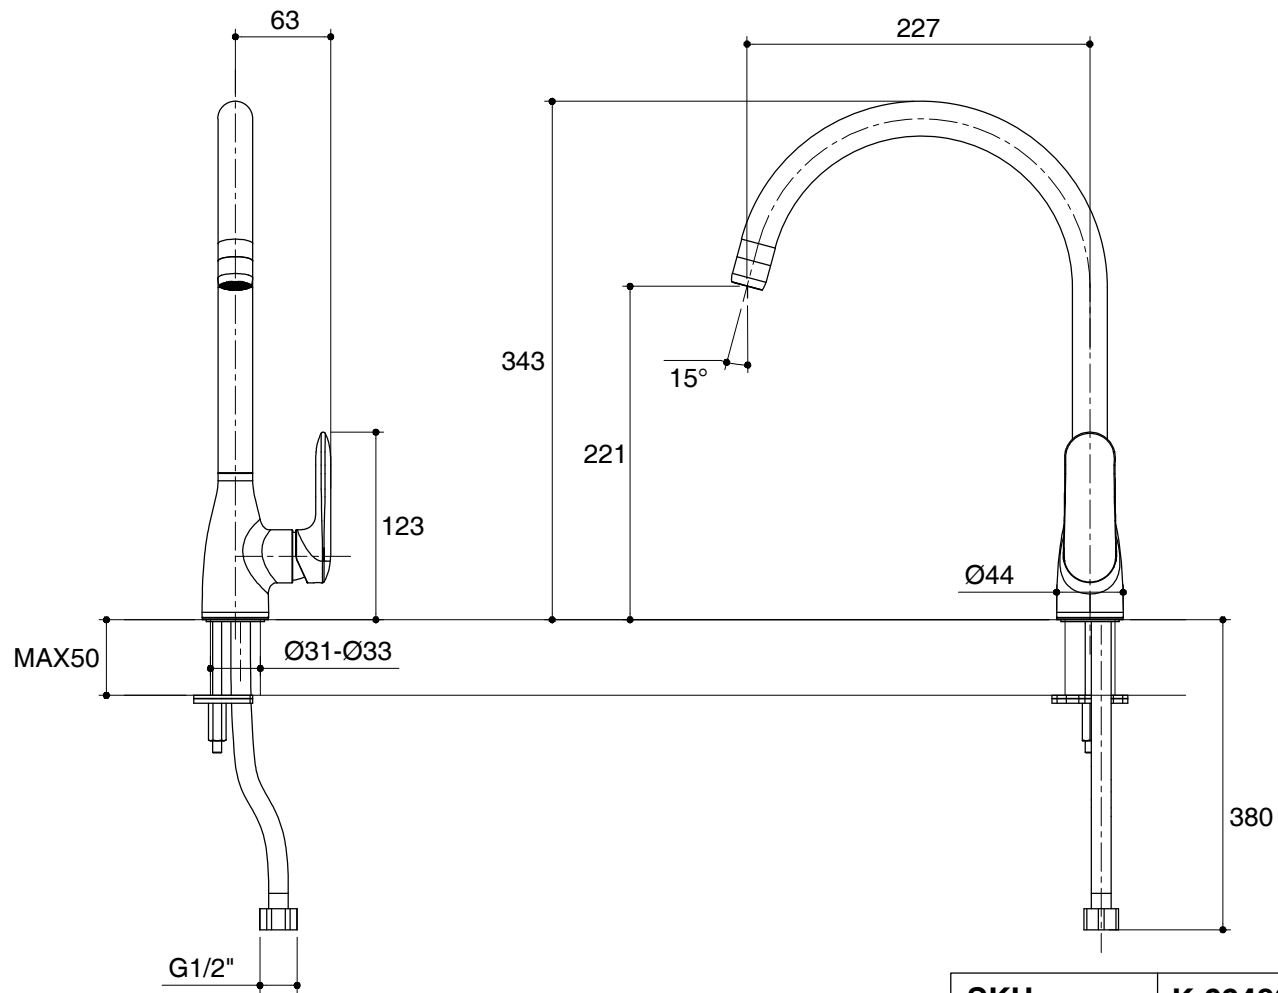

Dimensions are approximate.

Unit: mm

SKU	K-99480T-4CD-CP
Name	KUMIN
Description	COLD WATER TUBE SPOUT KITCHEN FAUCET

**KOHLER**

\*The recommended dimension for installation can be adjusted according to user preferences and layout.