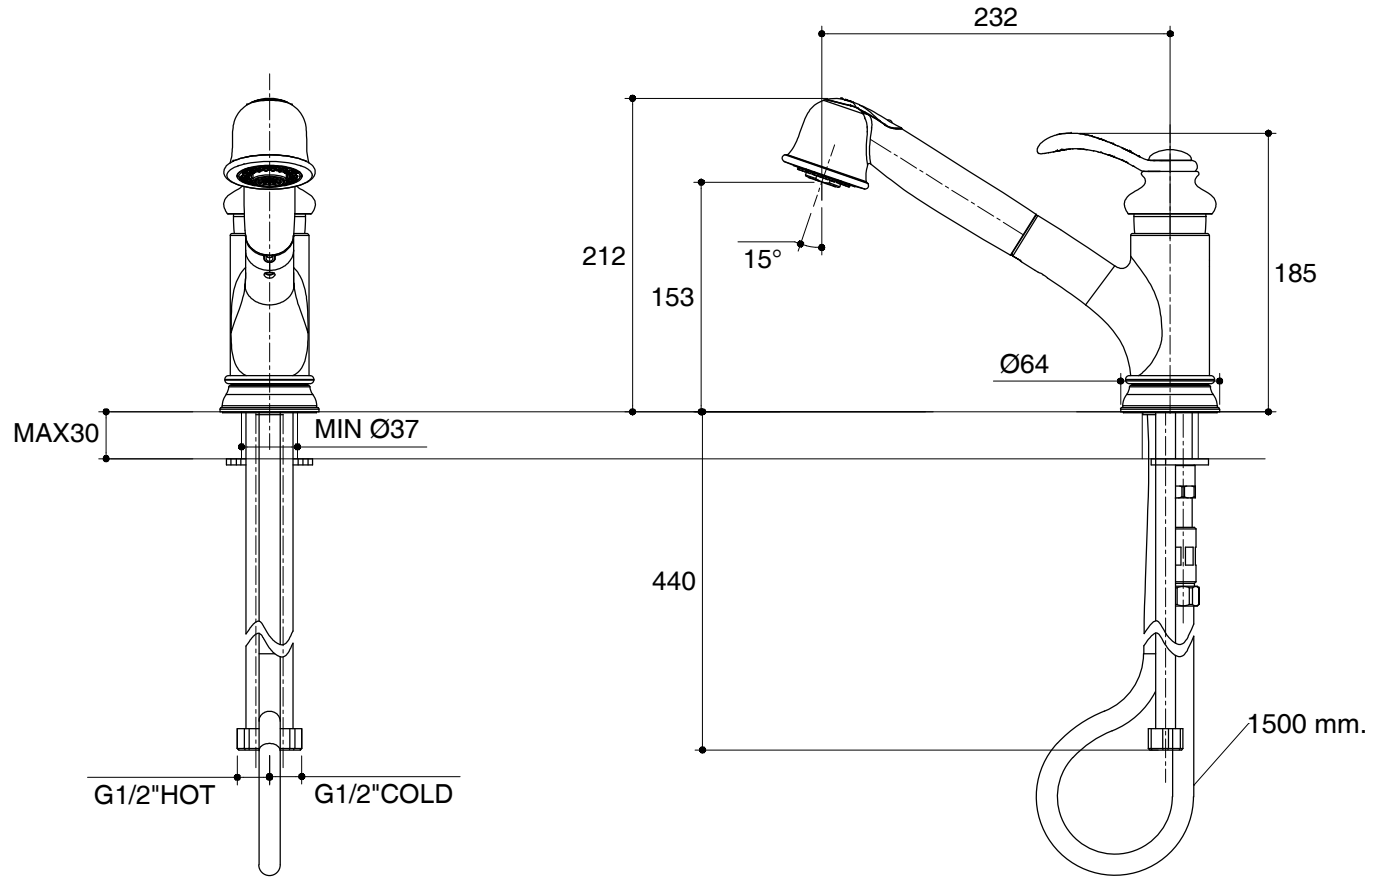

Dimensions are approximate.

Unit: mm

SKU	K-12177X-CP
Name	FAIRFAX
Description	KITCHEN PULL-OUT SPRAY FAUCET

*The recommended dimension for installation can be adjusted according to user preferences and layout.