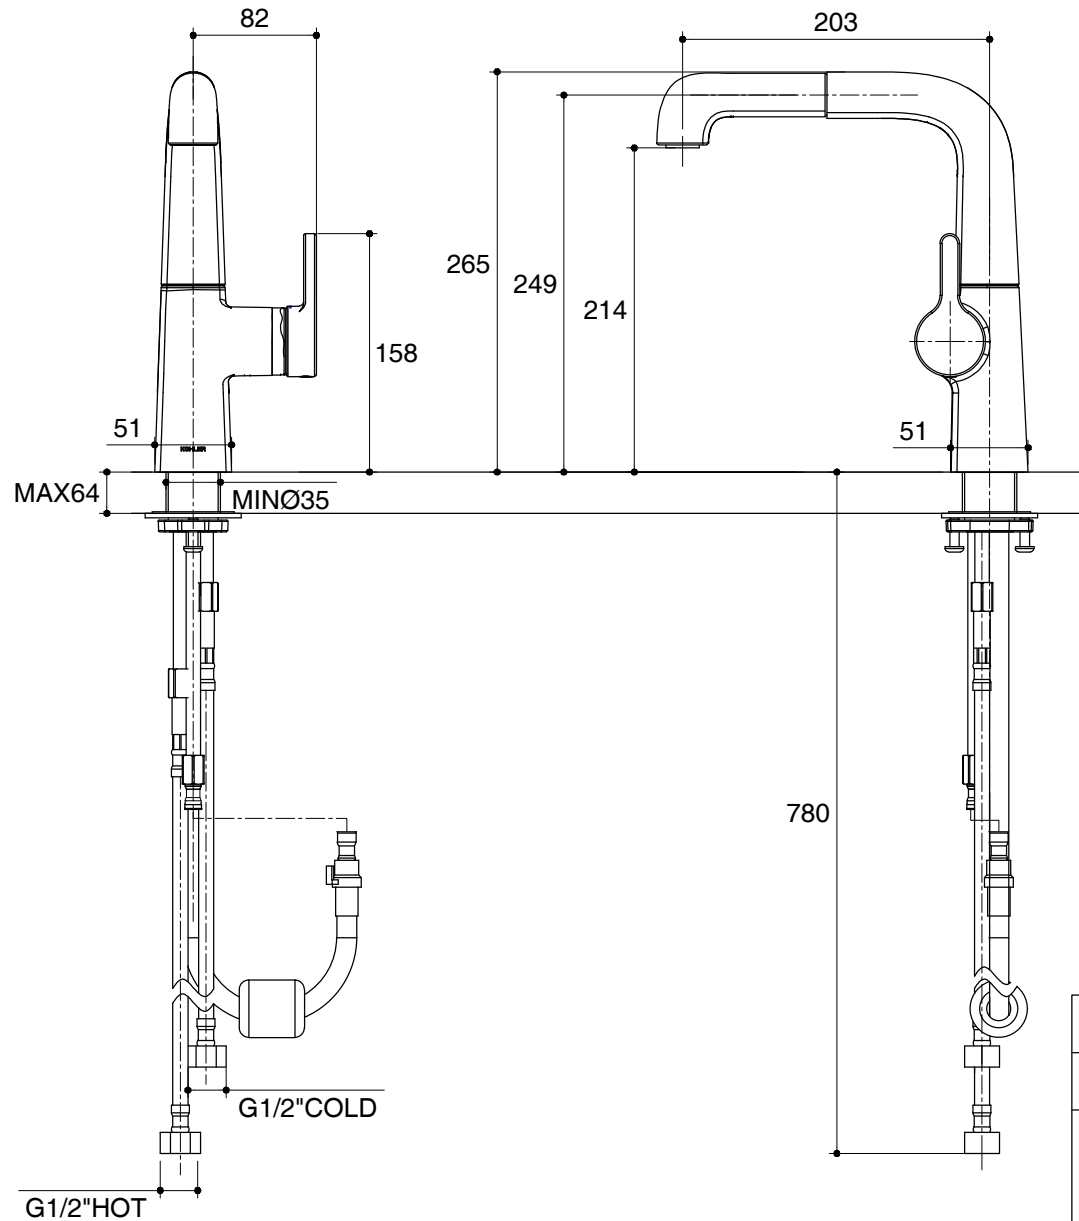

Dimensions are approximate.

Unit: mm

SKU	K-6332X-4-CP
Name	EVOKE
Description	PULL-OUT SECONDARY KITCHEN FAUCET

KOHLER

*The recommended dimension for installation can be adjusted according to user preferences and layout.