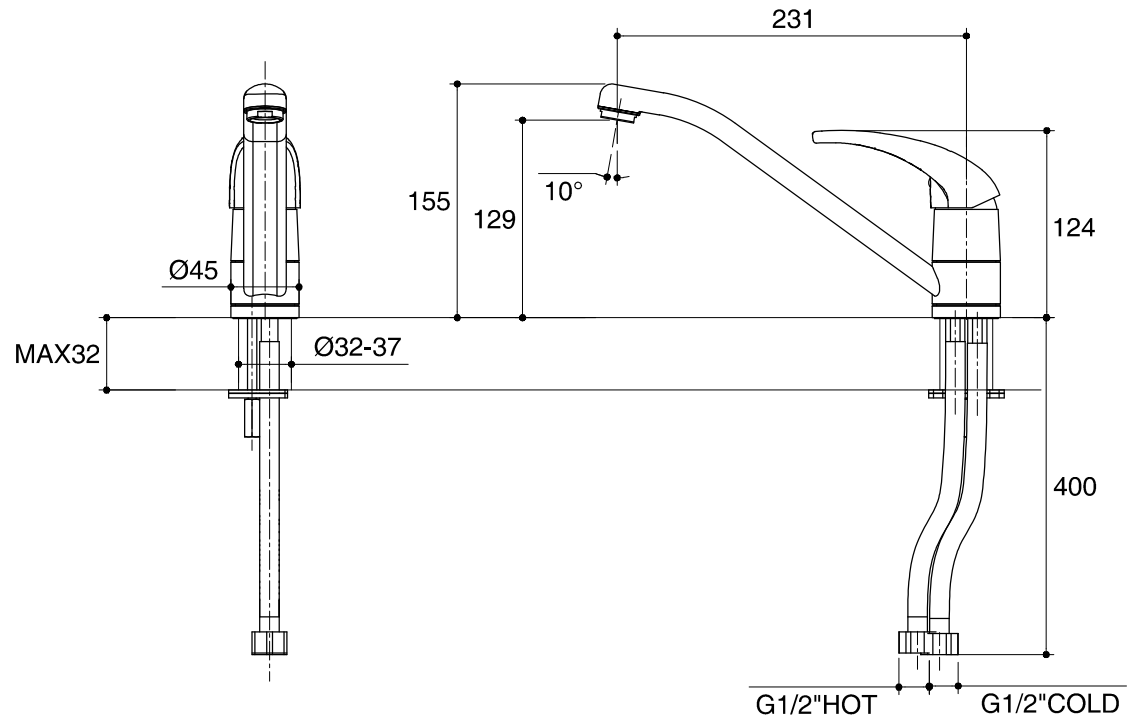

Dimensions are approximate.

Unit: mm

SKU	K-8623X-CP
Name	EOLIA
Description	SINGLE LEVER KITCHEN FAUCET

*The recommended dimension for installation can be adjusted according to user preferences and layout.