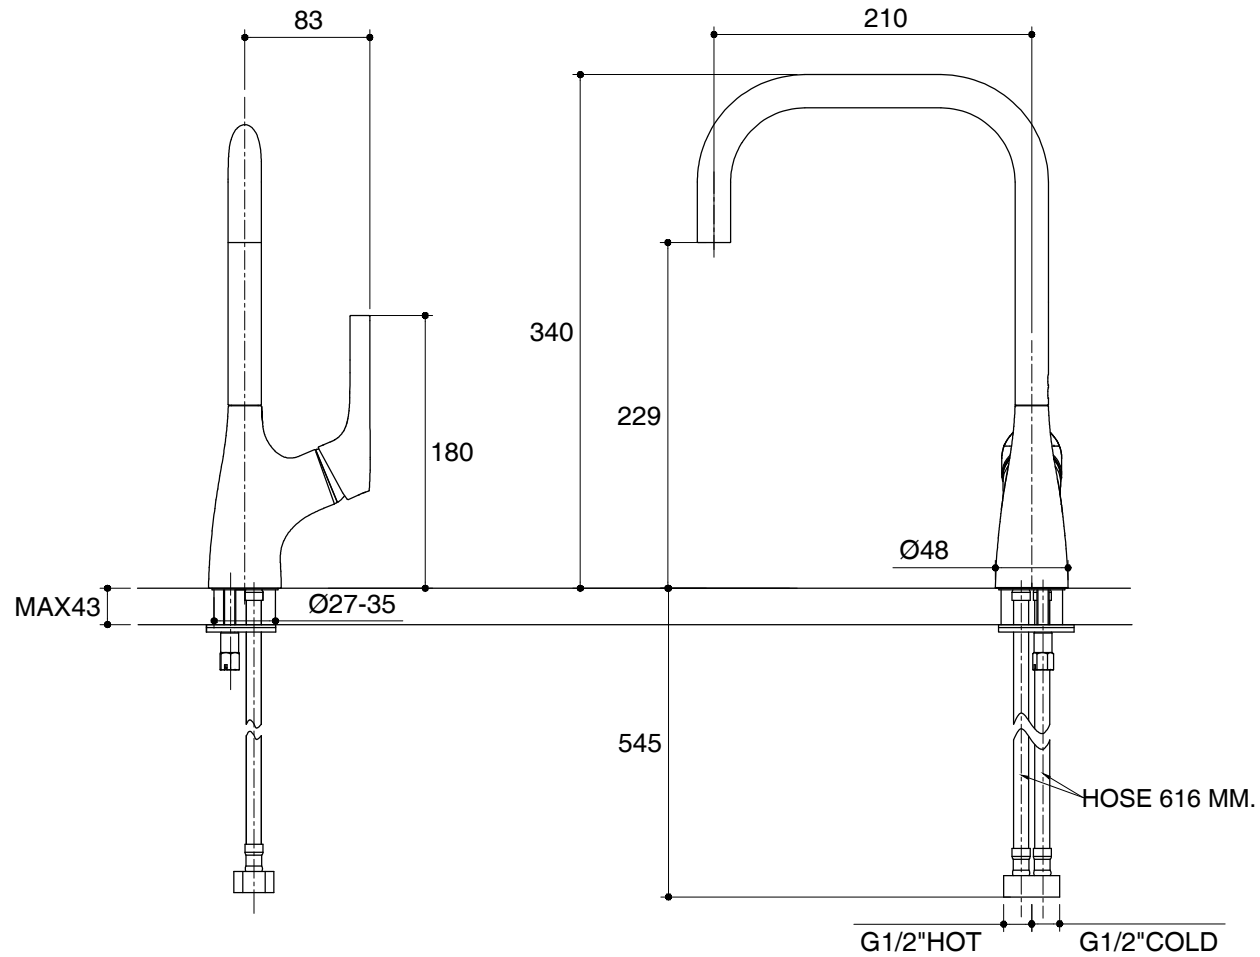

Dimensions are approximate.

Unit: mm

SKU	K-15609X-4-CP
Name	ELATE
Description	SWING SPOUT KITCHEN FAUCET

*The recommended dimension for installation can be adjusted according to user preferences and layout.