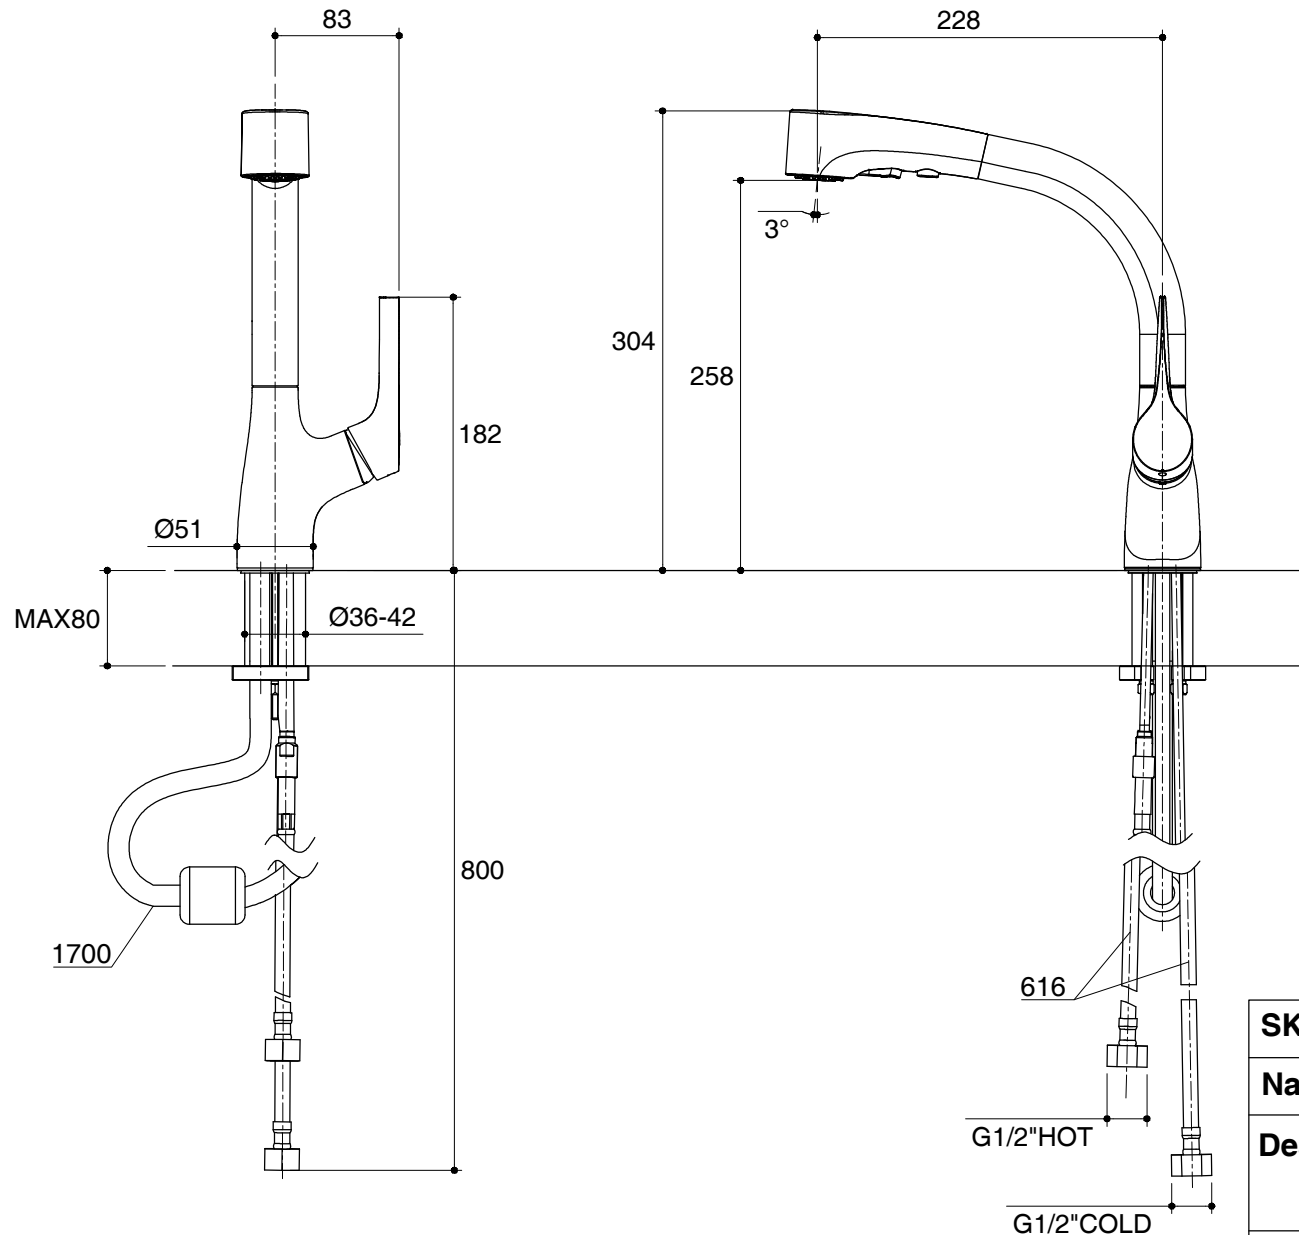

Dimensions are approximate.

Unit: mm

SKU	K-13963X-4
Name	ELATE
Description	PULL-OUT KITCHEN FAUCET

KOHLER

*The recommended dimension for installation can be adjusted according to user preferences and layout.