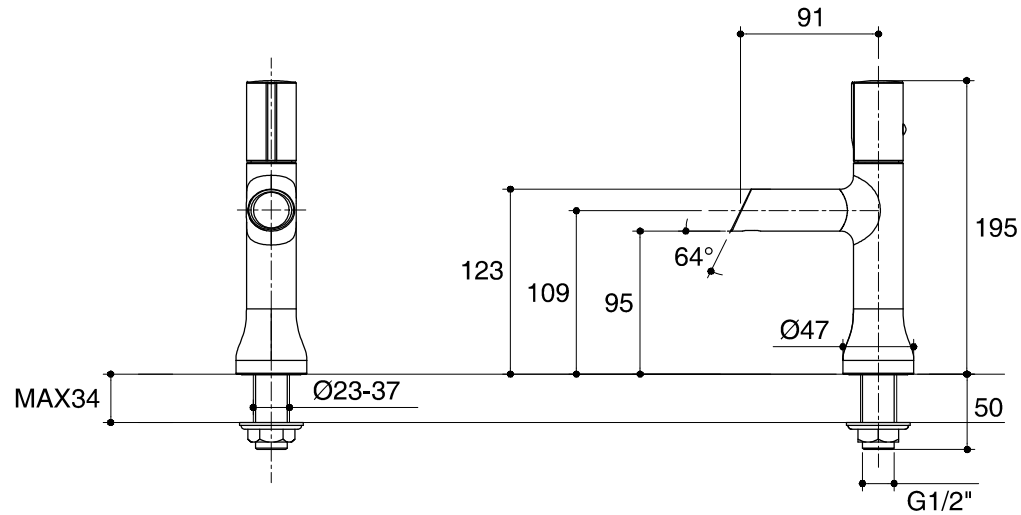

Dimensions are approximate.

Unit: mm

SKU	K-8967X-9-CP
Name	TOOBI
Description	PILLAR TAP LAVATORY FAUCET

\*The recommended dimension for installation can be adjusted according to user preferences and layout.