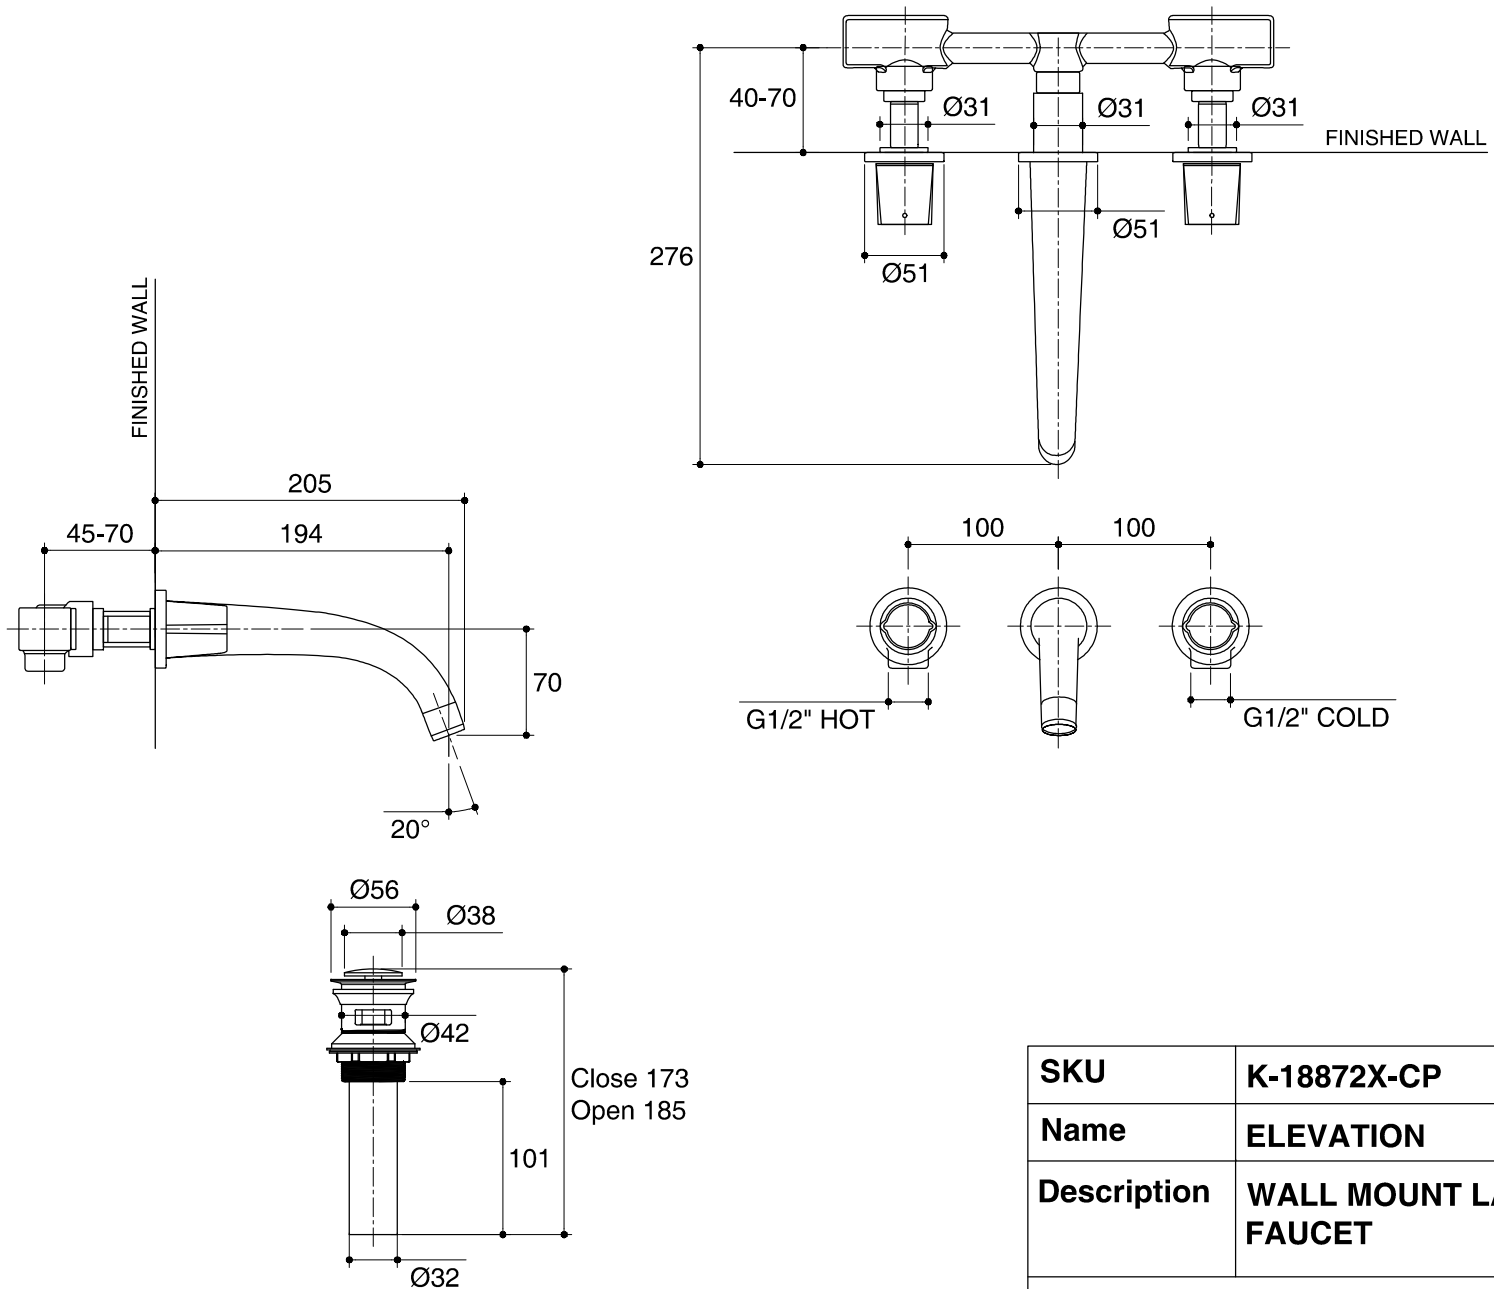

Dimensions are approximate.

Unit: mm

\*The recommended dimension for installation can be adjusted according to user preferences and layout.

SKU	K-18872X-CP
Name	ELEVATION
Description	WALL MOUNT LAVATORY FAUCET

**KOHLER**