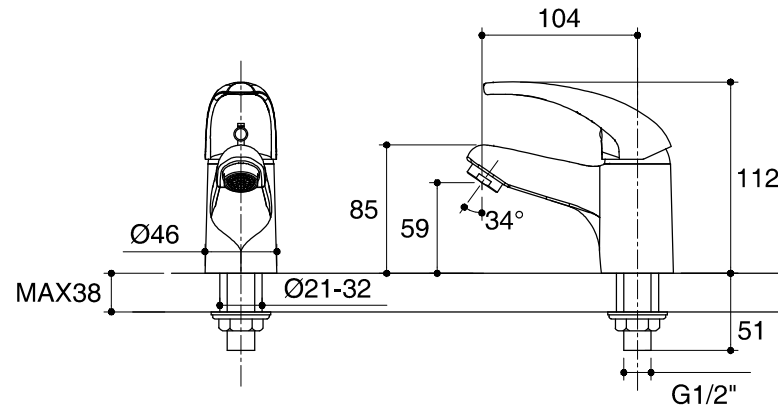

Dimensions are approximate.

Unit: mm

SKU	K-8620X-4CD-CP
Name	EOLIA
Description	COLD ONLY LAVATORY FAUCET

*The recommended dimension for installation can be adjusted according to user preferences and layout.