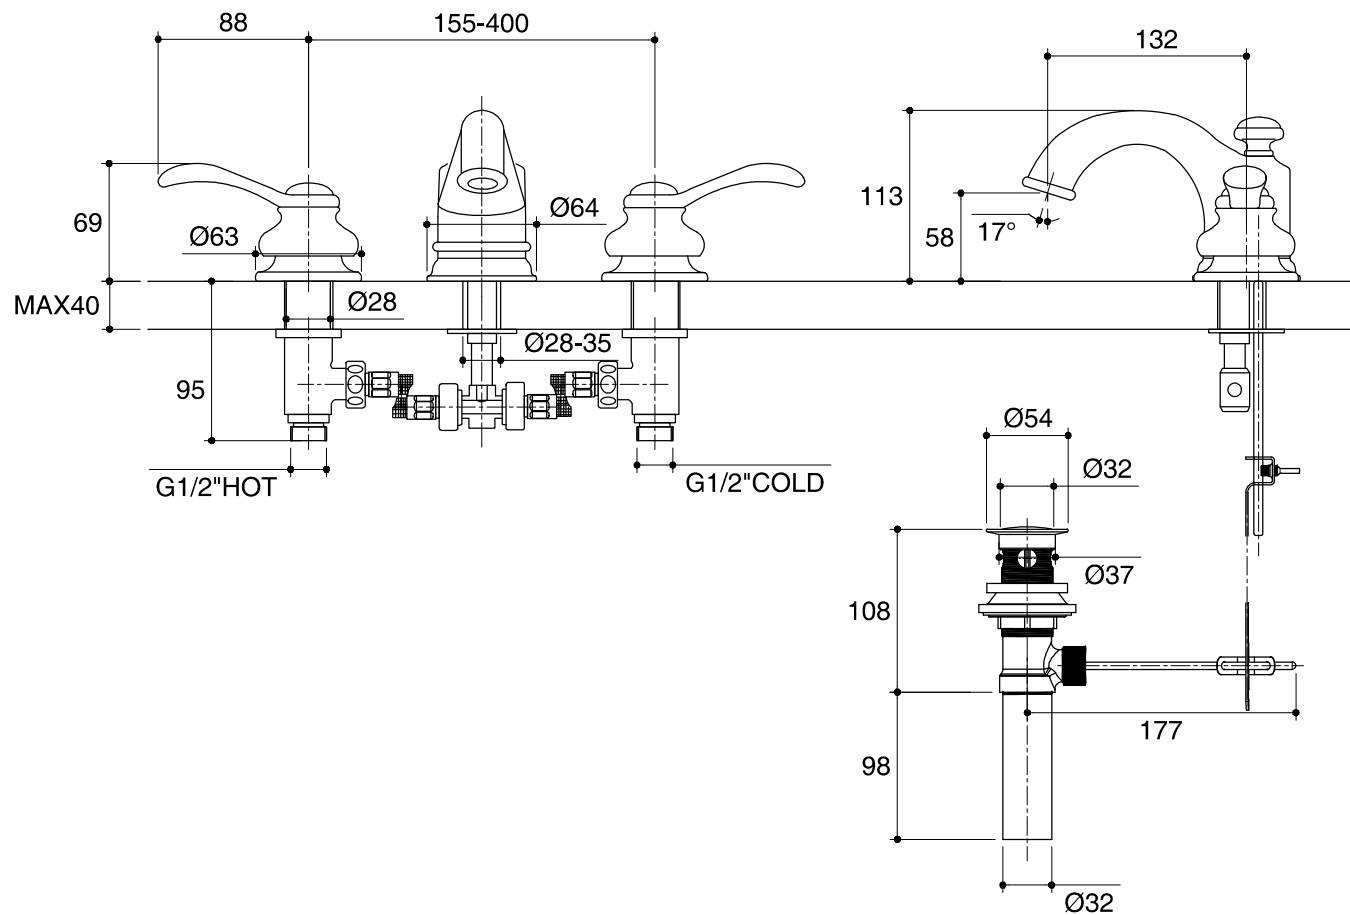

Dimensions are approximate.

Unit: mm

*The recommended dimension for installation can be adjusted according to user preferences and layout.

SKU	K-8658X-CP
Name	FAIRFAX
Description	WIDESPREAD LAVATORY FAUCET