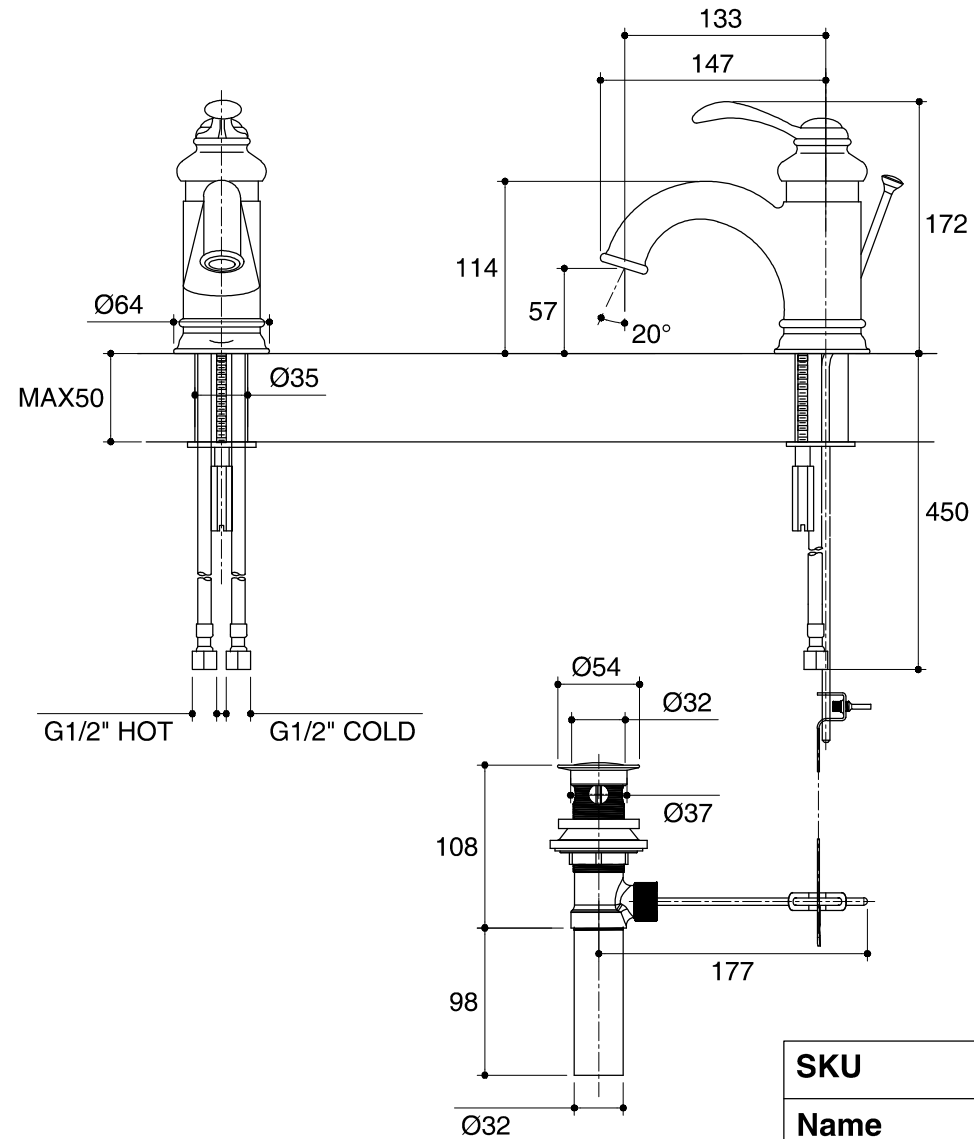

Dimensions are approximate.

Unit: mm

SKU	K-8657X-CP
Name	FAIRFAX
Description	SINGLE LEVER LAVATORY FAUCET

*The recommended dimension for installation can be adjusted according to user preferences and layout.