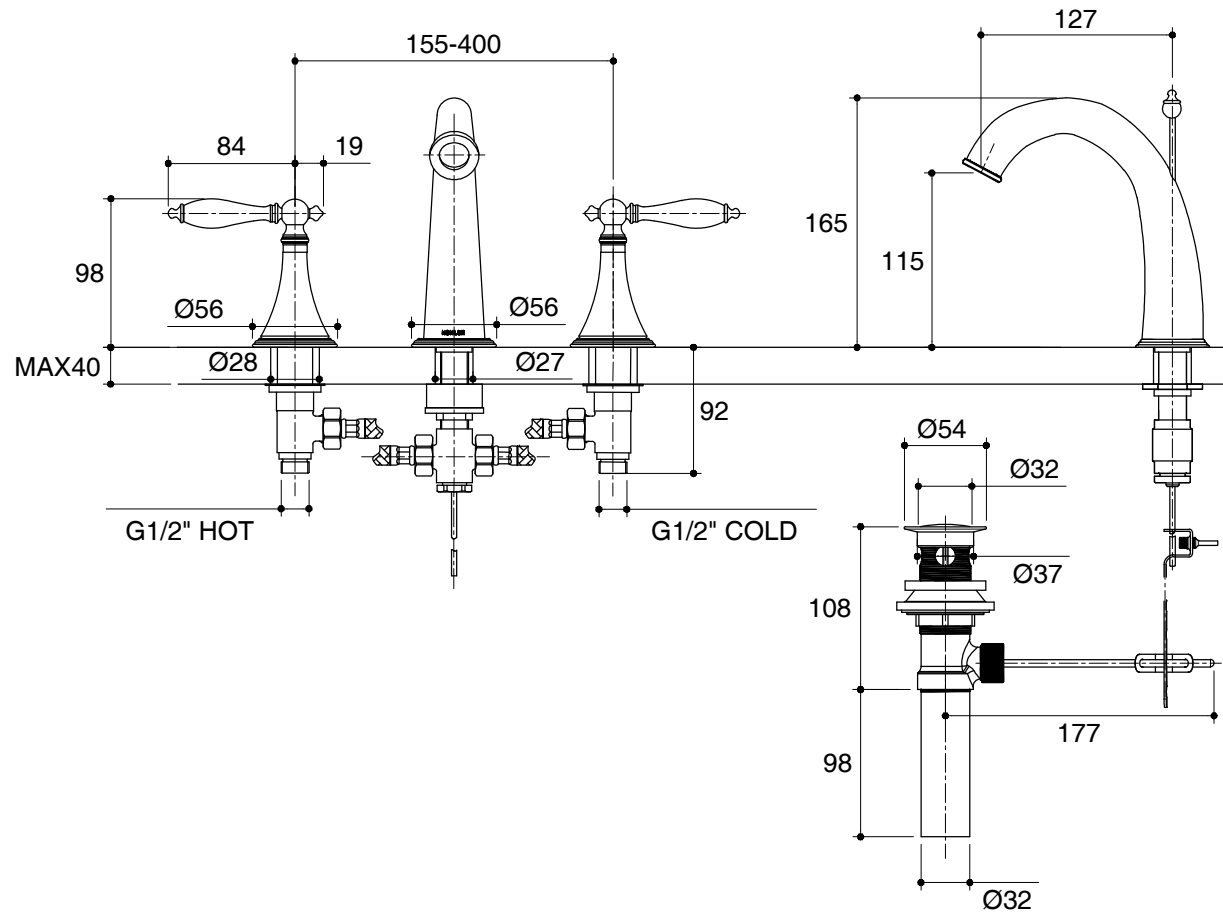

Dimensions are approximate.

Unit: mm

SKU	K-8670X-4P-CP
Name	FINIAL
Description	WIDESPREAD LAVATORY FAUCET

KOHLER

*The recommended dimension for installation can be adjusted according to user preferences and layout.