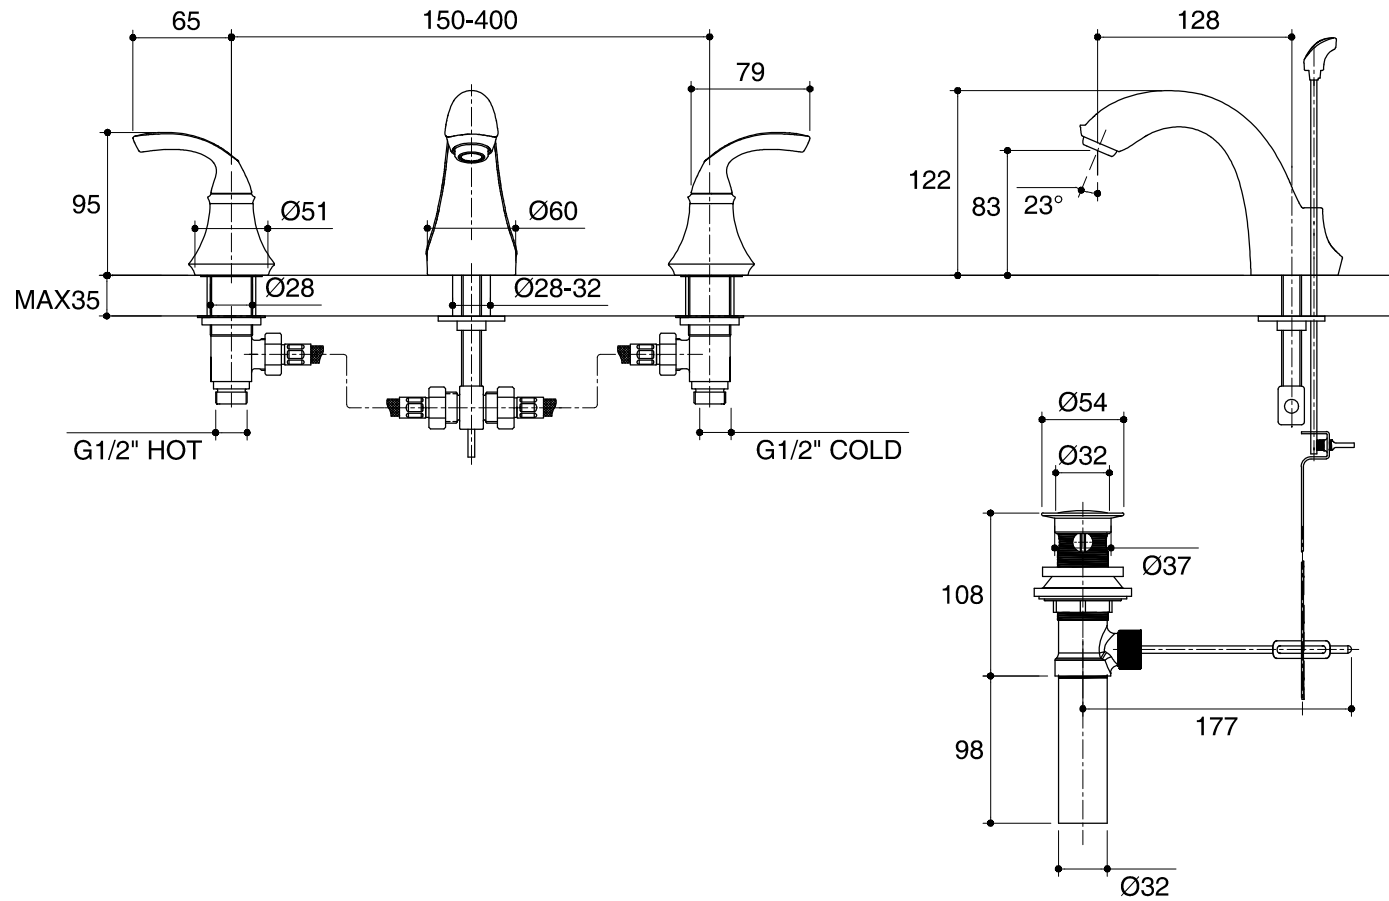

Dimensions are approximate.

Unit: mm

SKU	K-10272X-4-CP
Name	FORTE
Description	WIDESPREAD LAVATORY FAUCET

\*The recommended dimension for installation can be adjusted according to user preferences and layout.

**KOHLER**