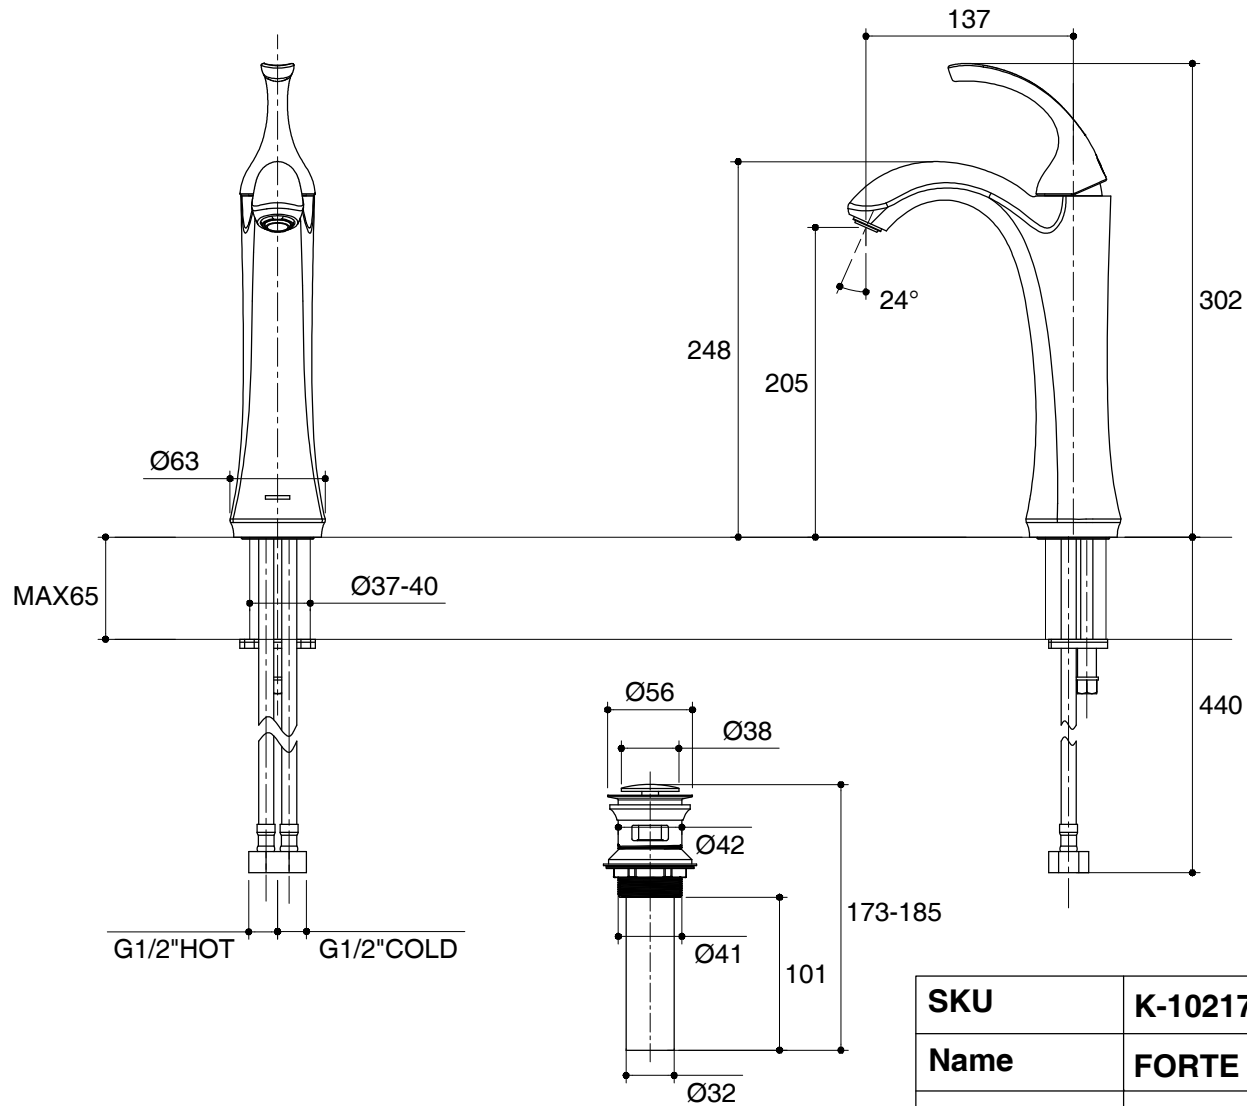

Dimensions are approximate.

Unit: mm

SKU	K-10217X-4-CP
Name	FORTE
Description	SINGLE LEVER TALL LAVATORY FAUCET

KOHLER

*The recommended dimension for installation can be adjusted according to user preferences and layout.