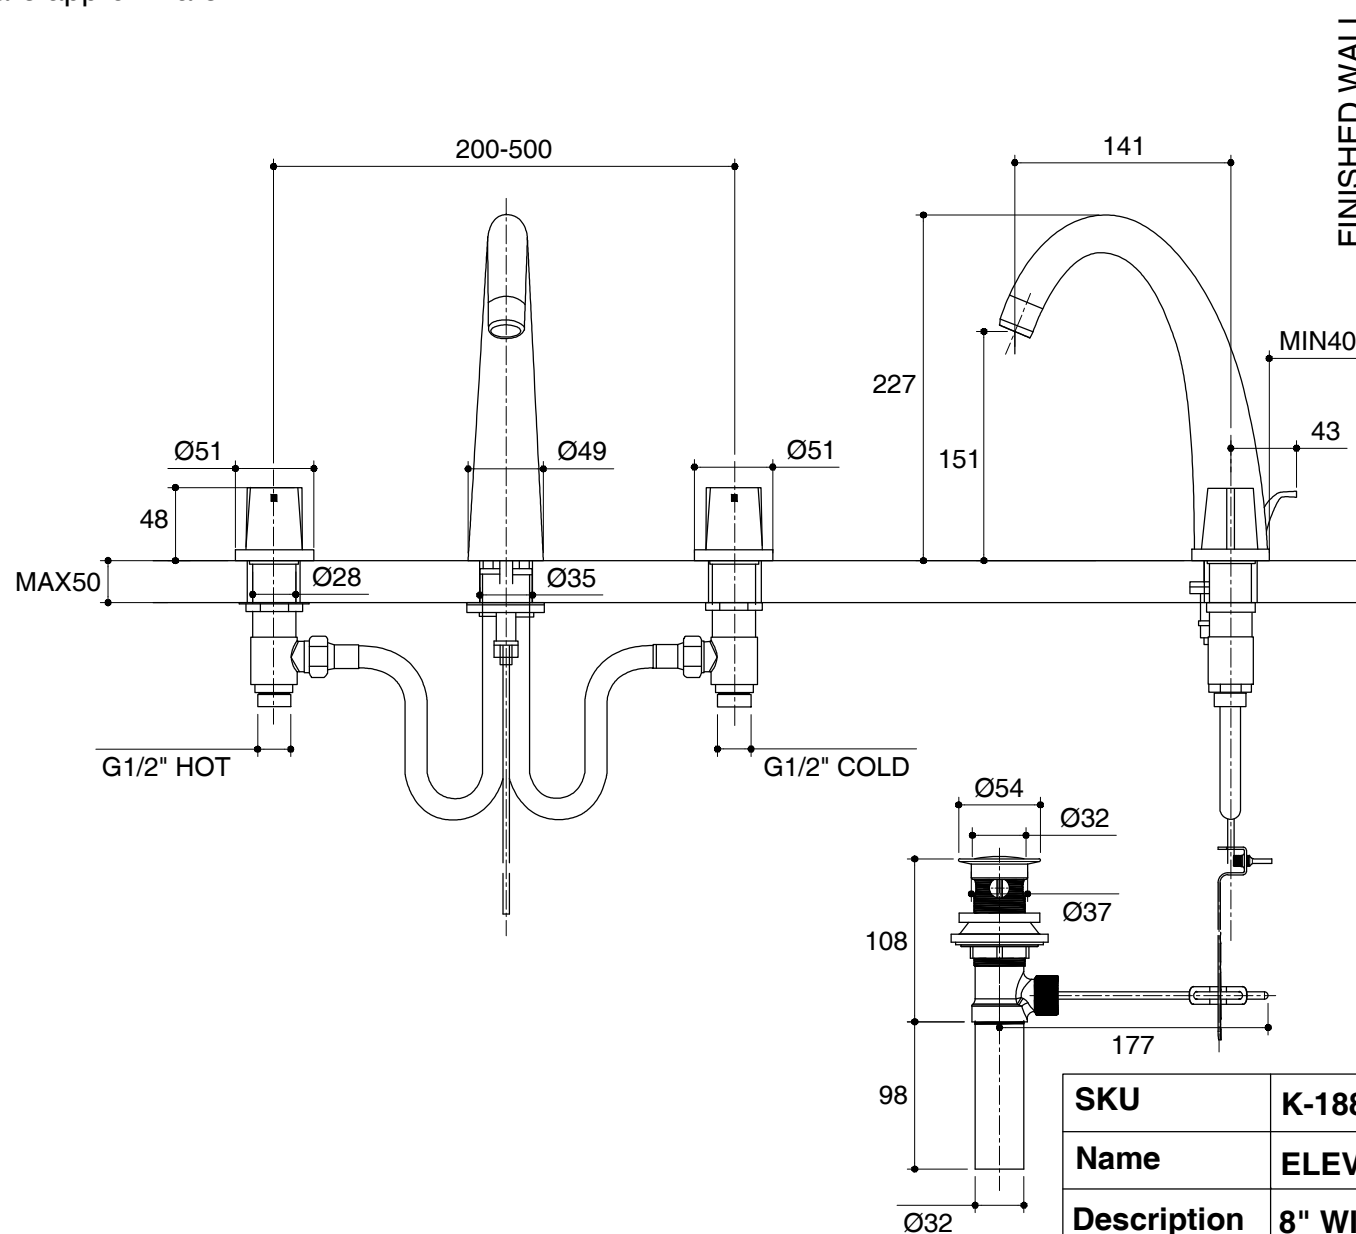

Dimensions are approximate.

Unit: mm

SKU	K-18871X-CP
Name	ELEVATION
Description	8" WIDESPREAD LAVATORY FAUCET

**KOHLER**

\*The recommended dimension for installation can be adjusted according to user preferences and layout.