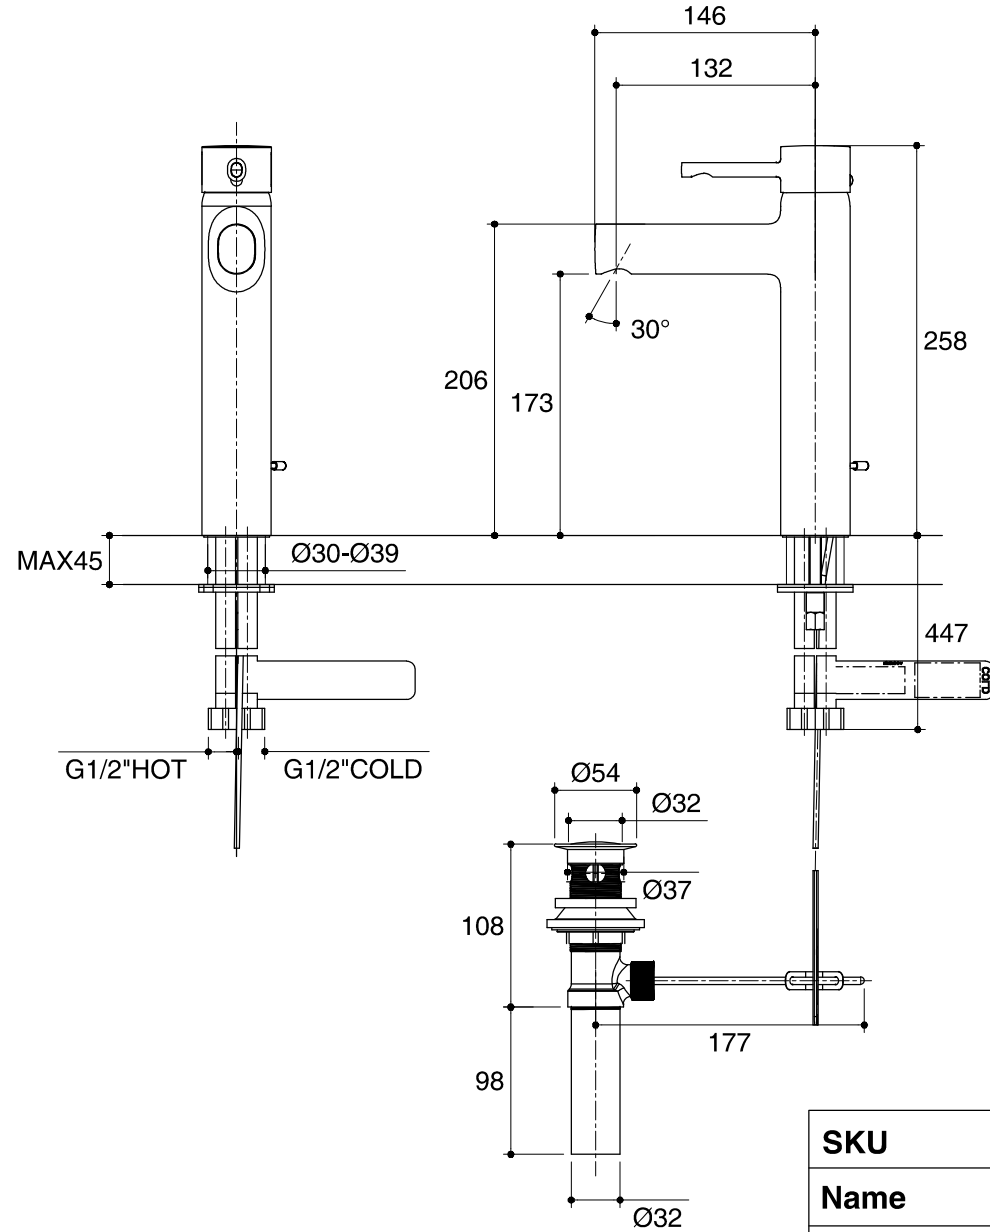

Dimensions are approximate.
Unit: mm

SKU	K-37303X-4-CP
Name	CUFF
Description	TALL LAVATORY FAUCET

*The recommended dimension for installation can be adjusted according to user preferences and layout.

KOHLER