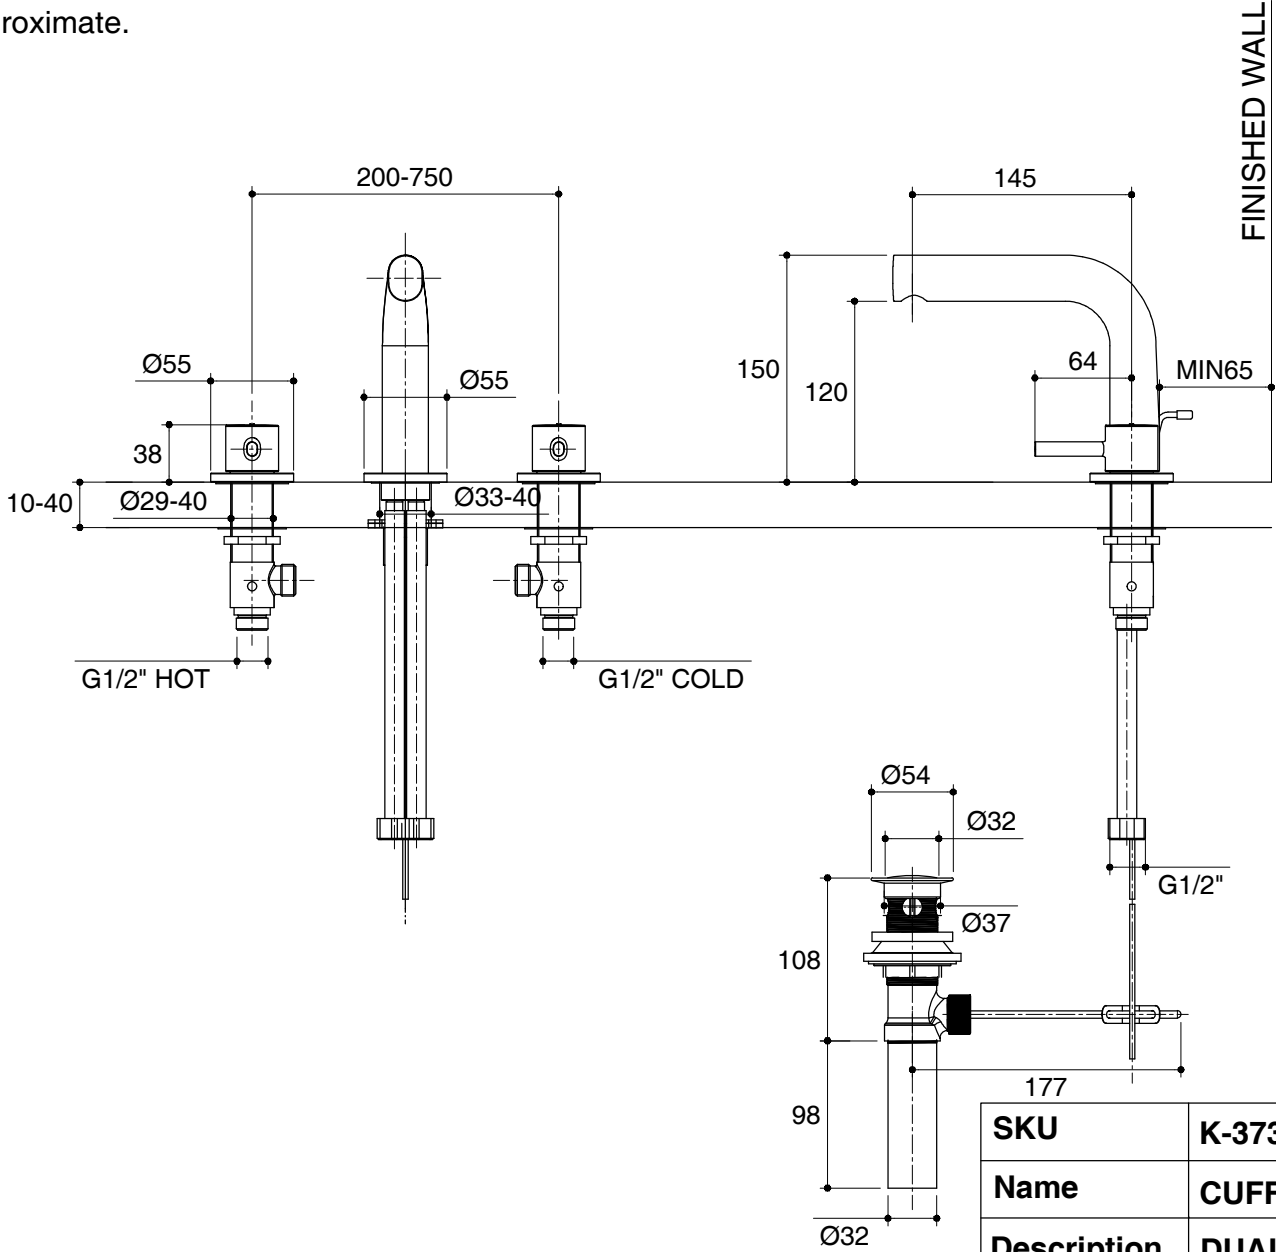

Dimensions are approximate.

Unit: mm

<b>SKU</b>	K-37305X-4-CP
<b>Name</b>	CUFF
<b>Description</b>	DUAL HANDLE WIDESPREAD LAVATORY FAUCET

**KOHLER**

\*The recommended dimension for installation can be adjusted according to user preferences and layout.