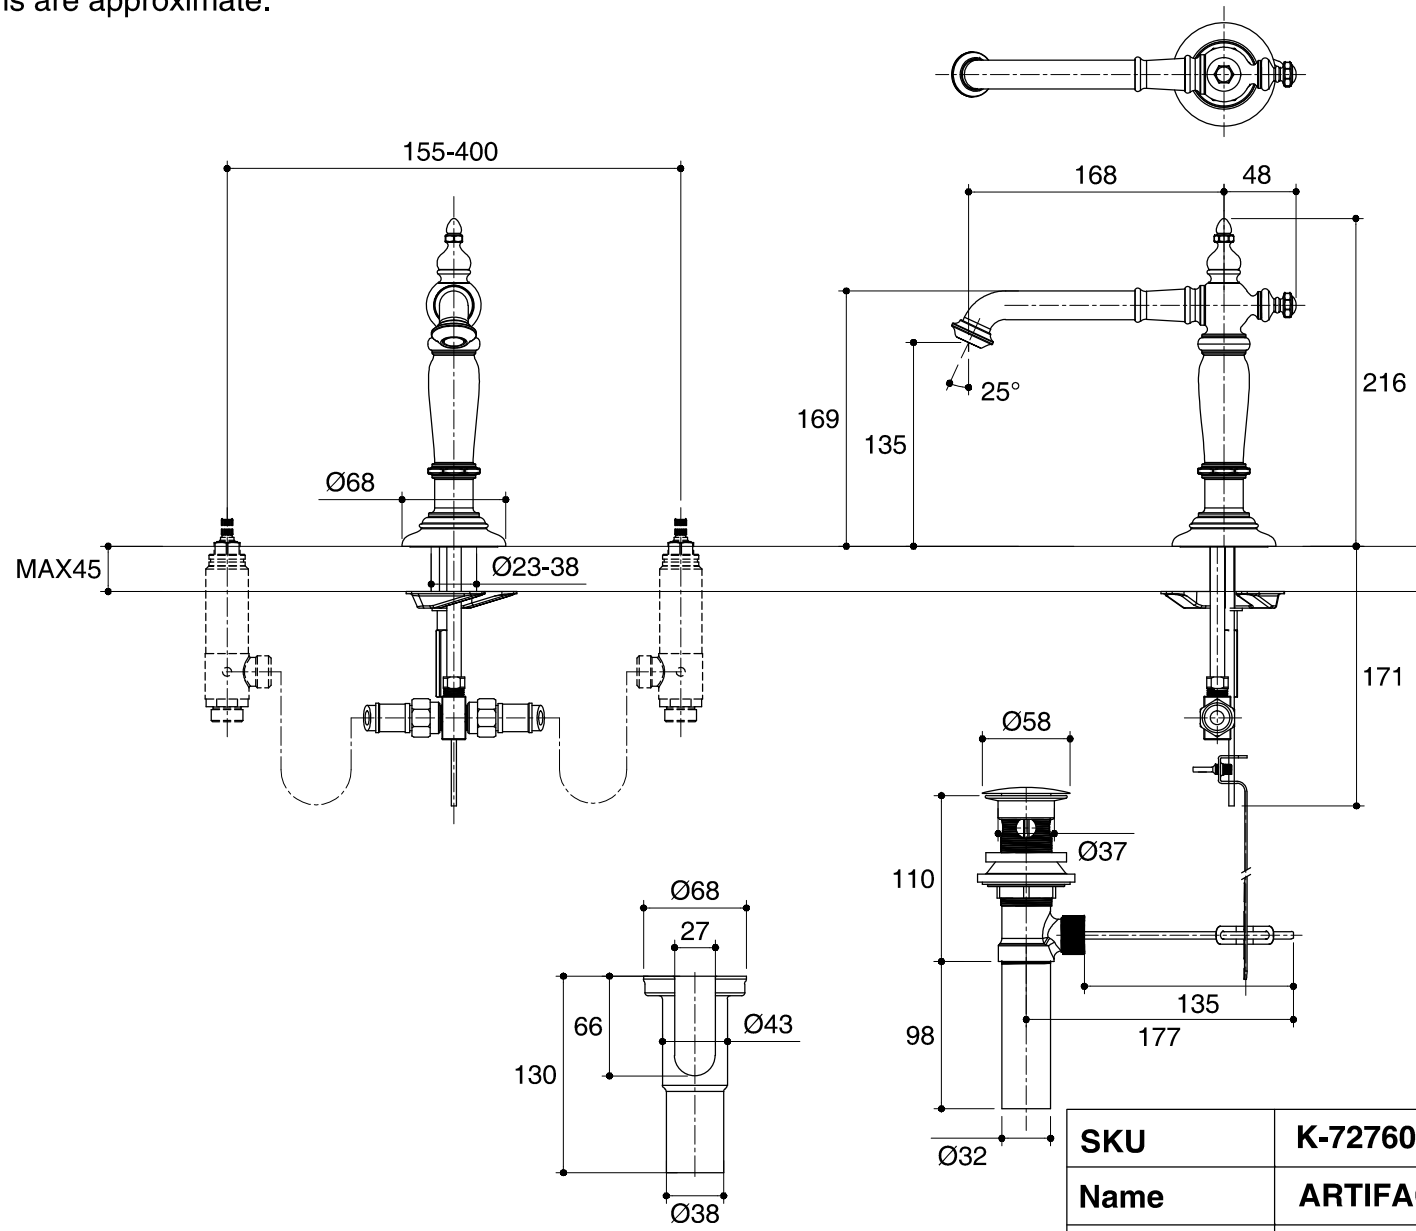

Dimensions are approximate.

Unit: mm

*The recommended dimension for installation can be adjusted according to user preferences and layout.

SKU	K-72760T
Name	ARTIFACTS
Description	WIDESPREAD SPOUT, COLUMN