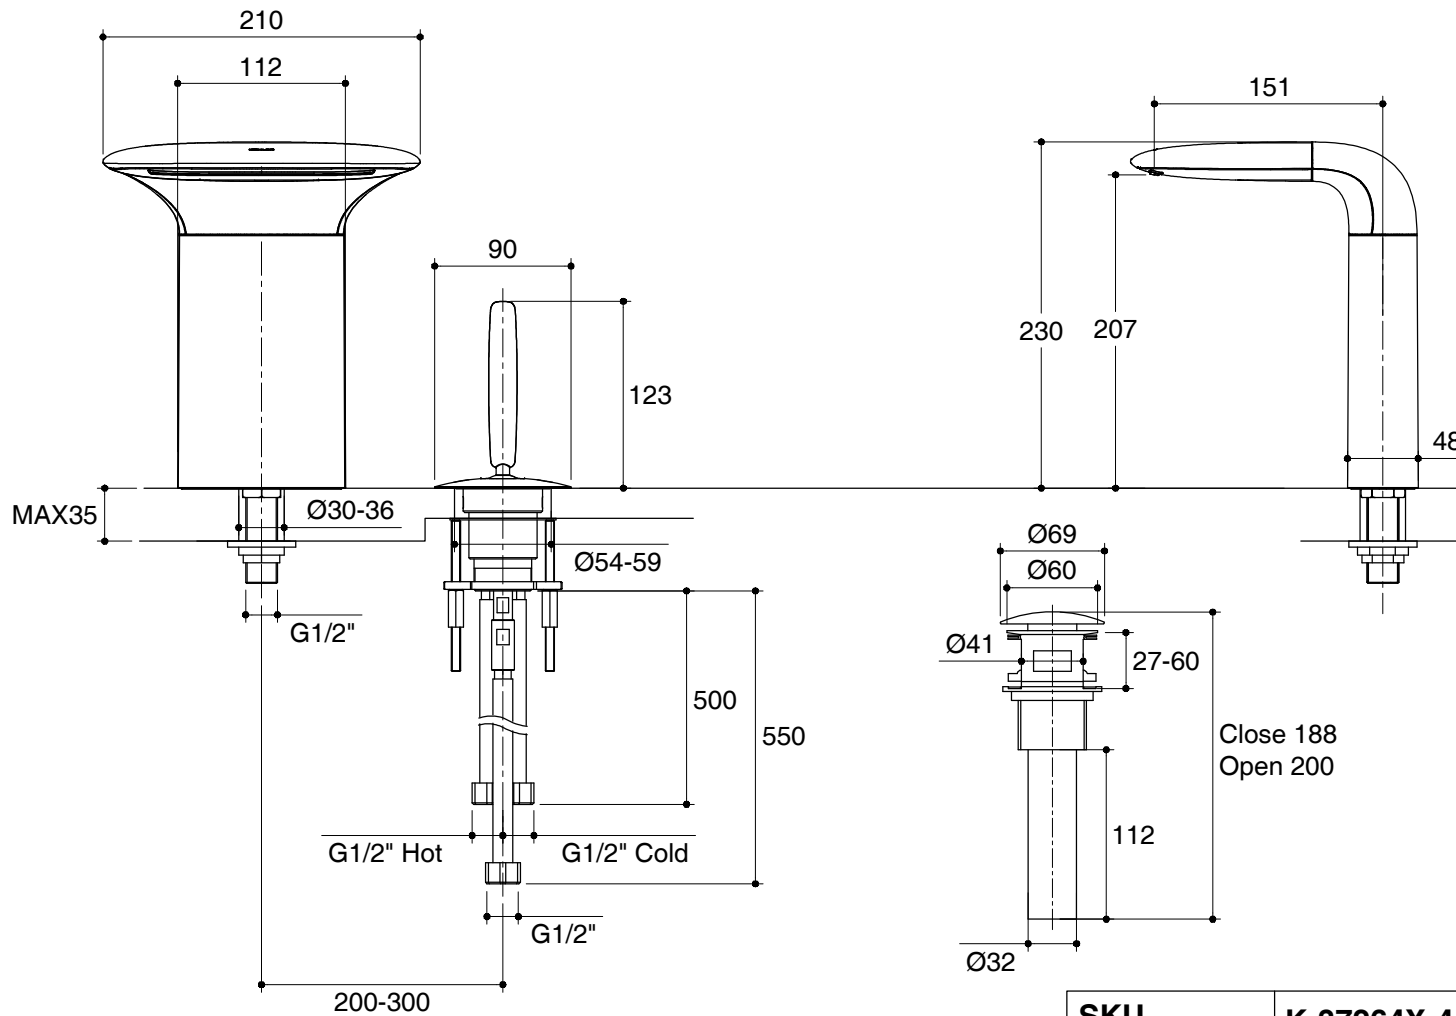

Dimensions are approximate.

Unit: mm

SKU	K-37264X-4-CP
Name	AIRFOIL
Description	SINGLE CONTROL TALL LAVATORY FAUCET

*The recommended dimension for installation can be adjusted according to user preferences and layout.