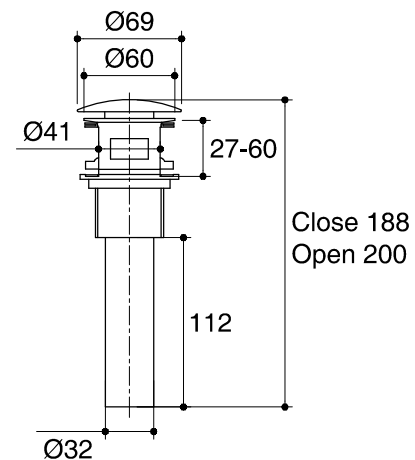

Dimensions are approximate.

Unit: mm

\*The recommended dimension for installation can be adjusted according to user preferences and layout.

SKU	K-37265X-4-CP
Name	AIRFOIL
Description	WALL-MOUNT LAVATORY FAUCET