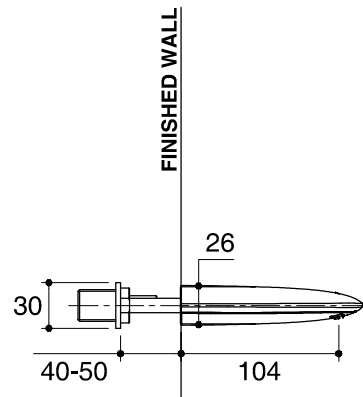

Dimensions are approximate.

Unit: mm

\*The recommended dimension for installation can be adjusted according to user preferences and layout.

SKU	K-37265X-4-CP
Name	AIRFOIL
Description	WALL-MOUNT LAVATORY FAUCET