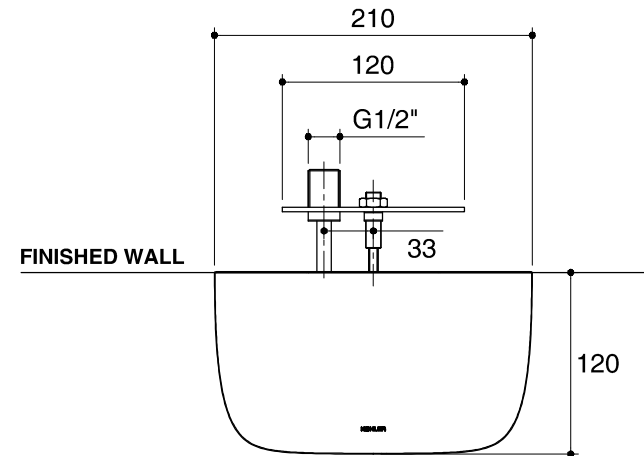

Dimensions are approximate.

Unit: mm

\*The recommended dimension for installation can be adjusted according to user preferences and layout.

SKU	K-37265X-4-CP
Name	AIRFOIL
Description	WALL-MOUNT LAVATORY FAUCET