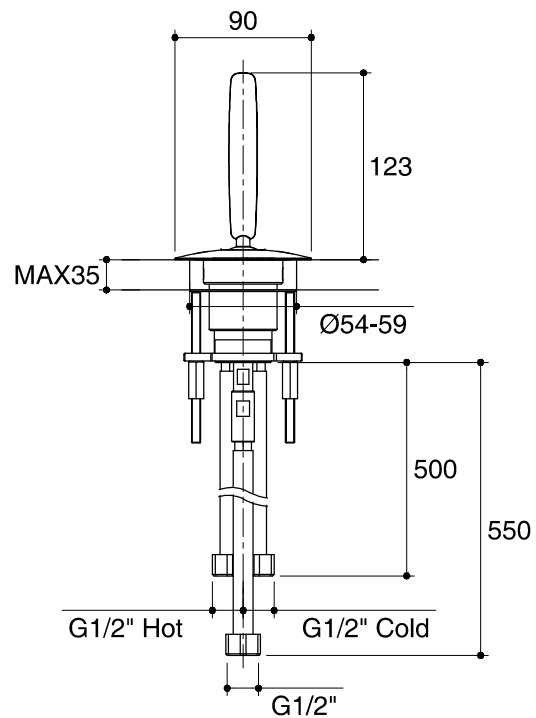

Dimensions are approximate.

Unit: mm

\*The recommended dimension for installation can be adjusted according to user preferences and layout.

SKU	K-37265X-4-CP
Name	AIRFOIL
Description	WALL-MOUNT LAVATORY FAUCET