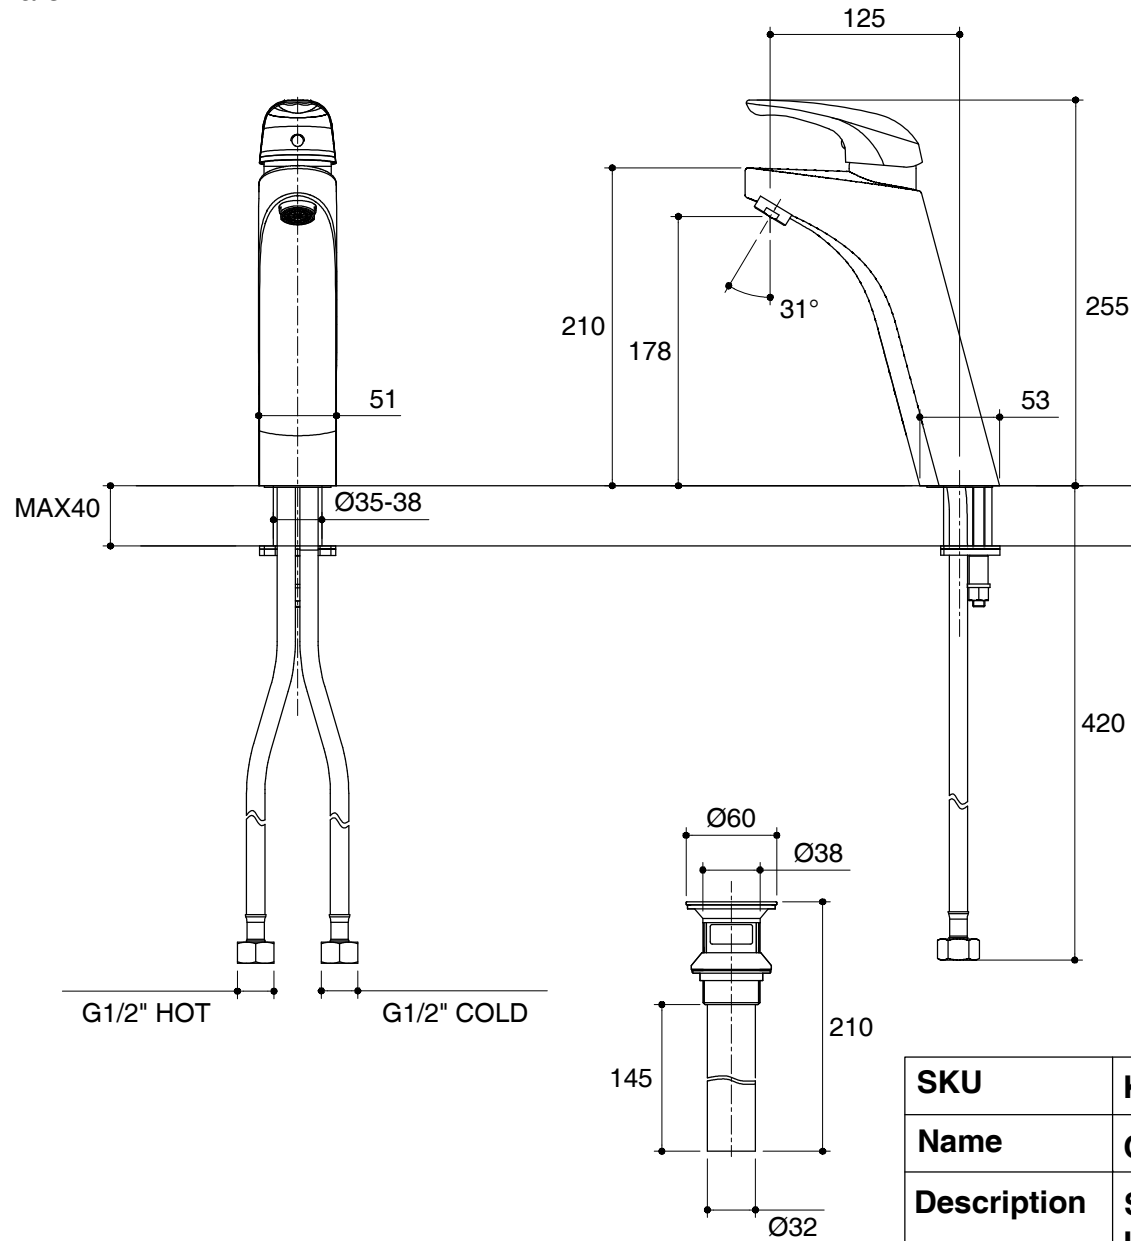

Dimensions are approximate.

Unit: mm

SKU	K-18653X-1-CP
Name	CABRIOLE
Description	SINGLE CONTROL TALL LAVATORY FAUCET

*The recommended dimension for installation can be adjusted according to user preferences and layout.